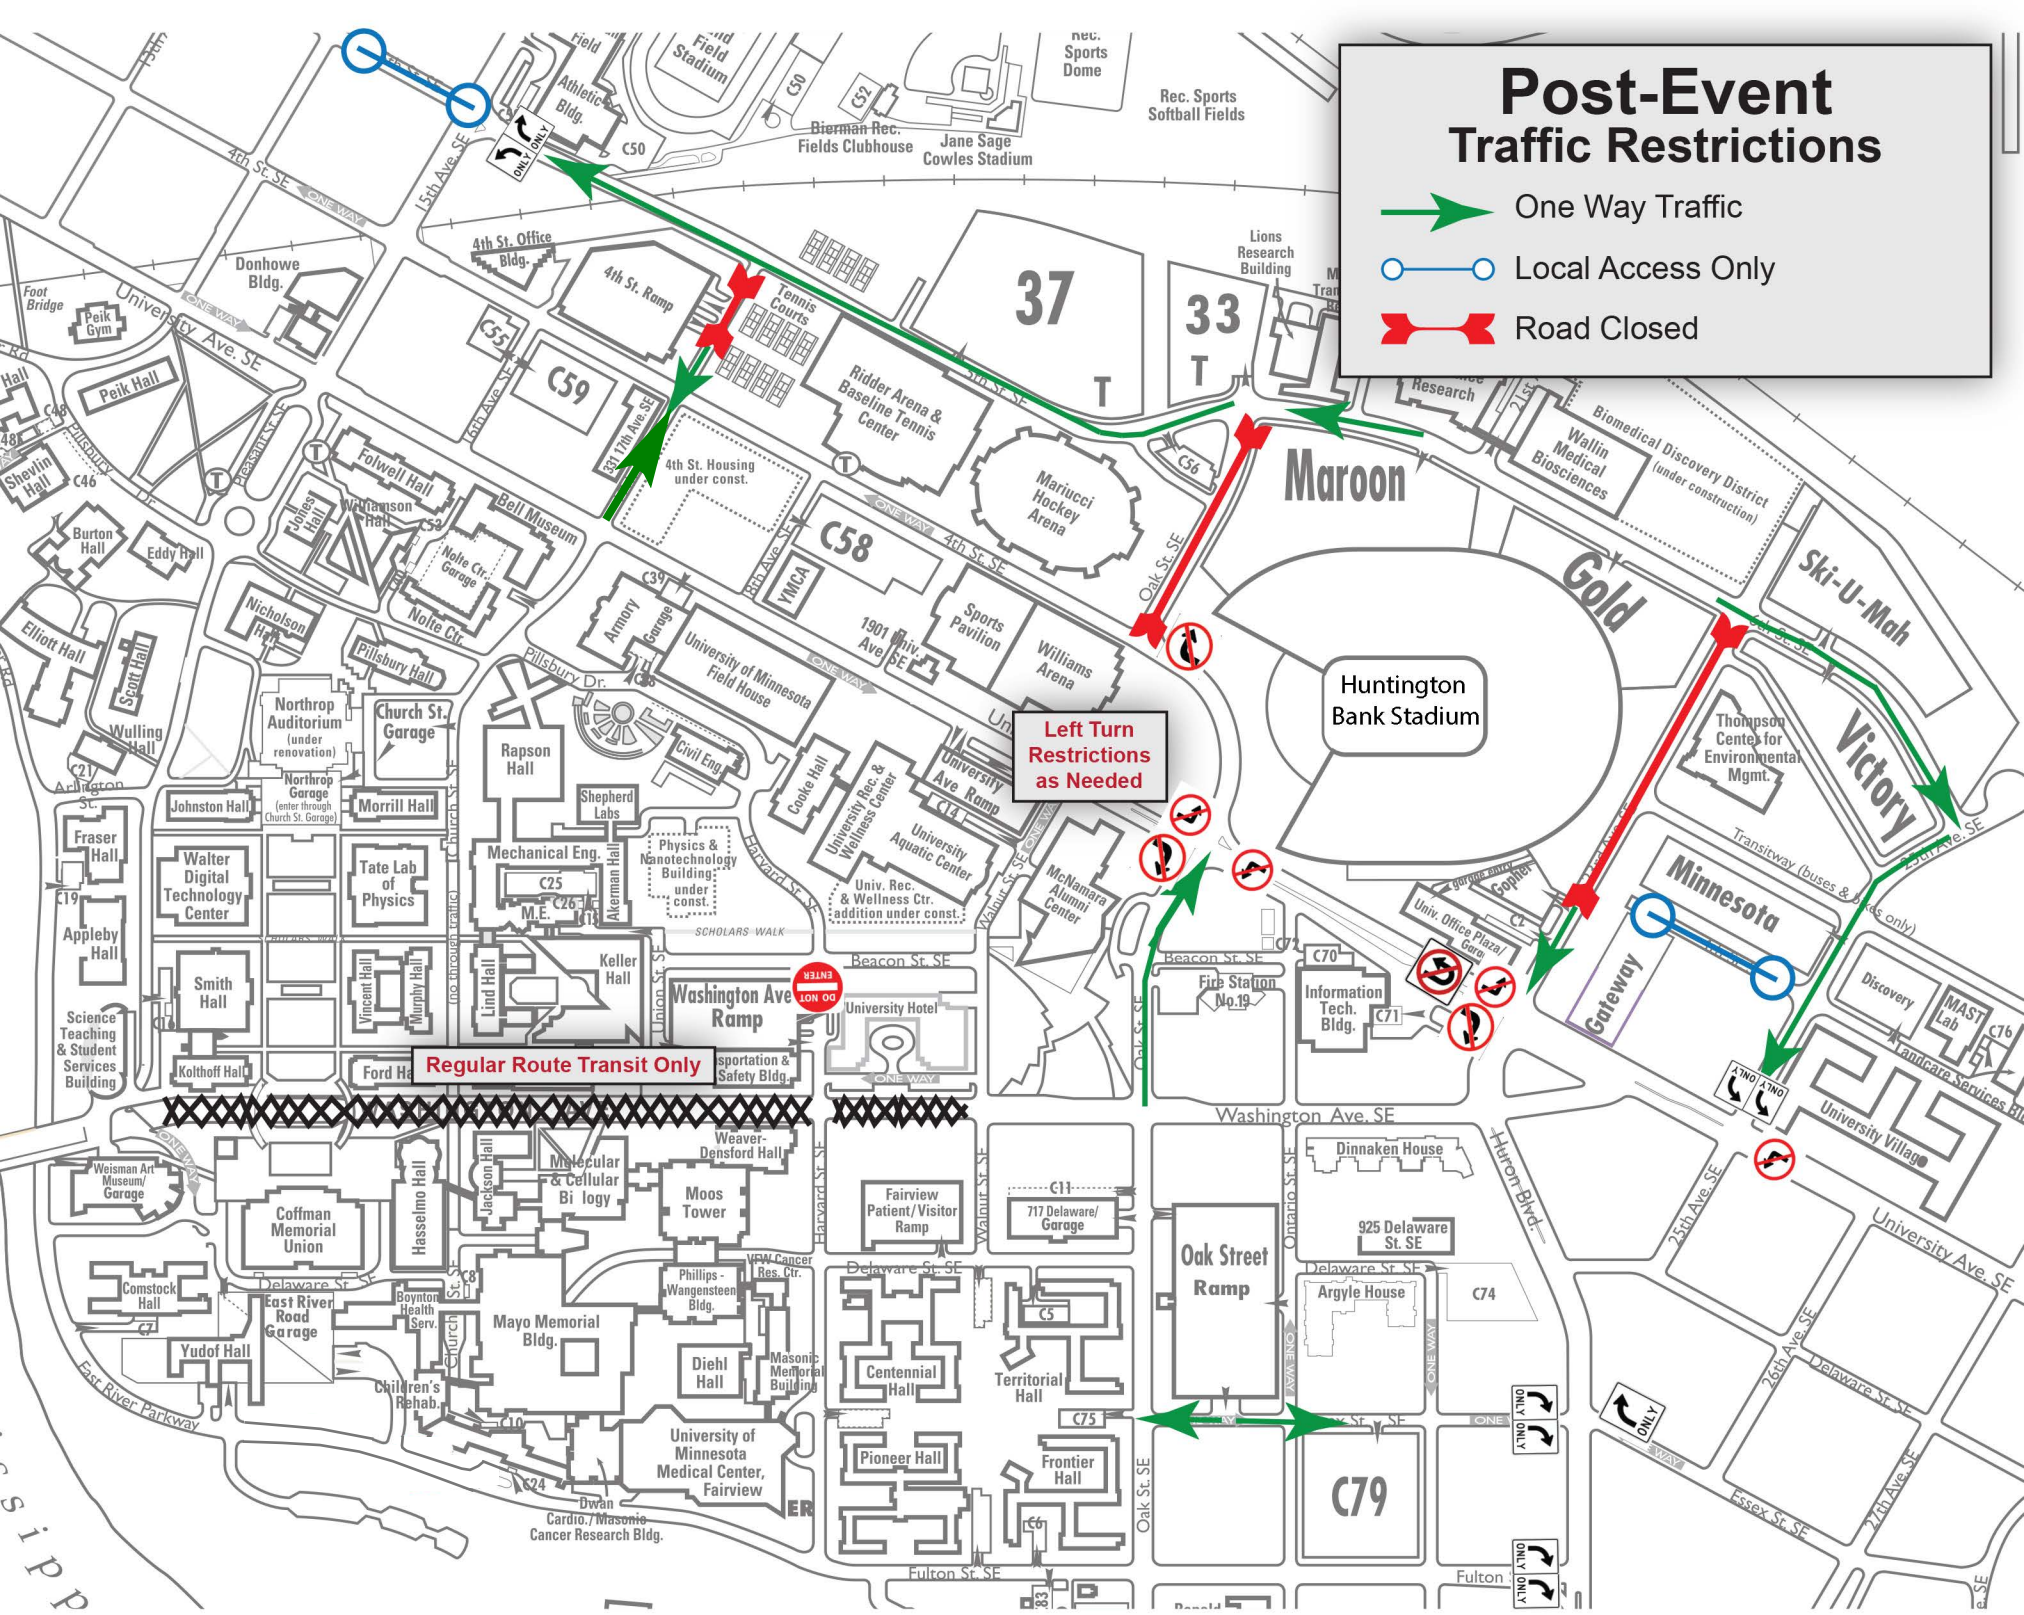

Post-Event Traffic Restrictions

-  One Way Traffic
-  Local Access Only
-  Road Closed

Left Turn Restrictions as Needed

Regular Route Transit Only