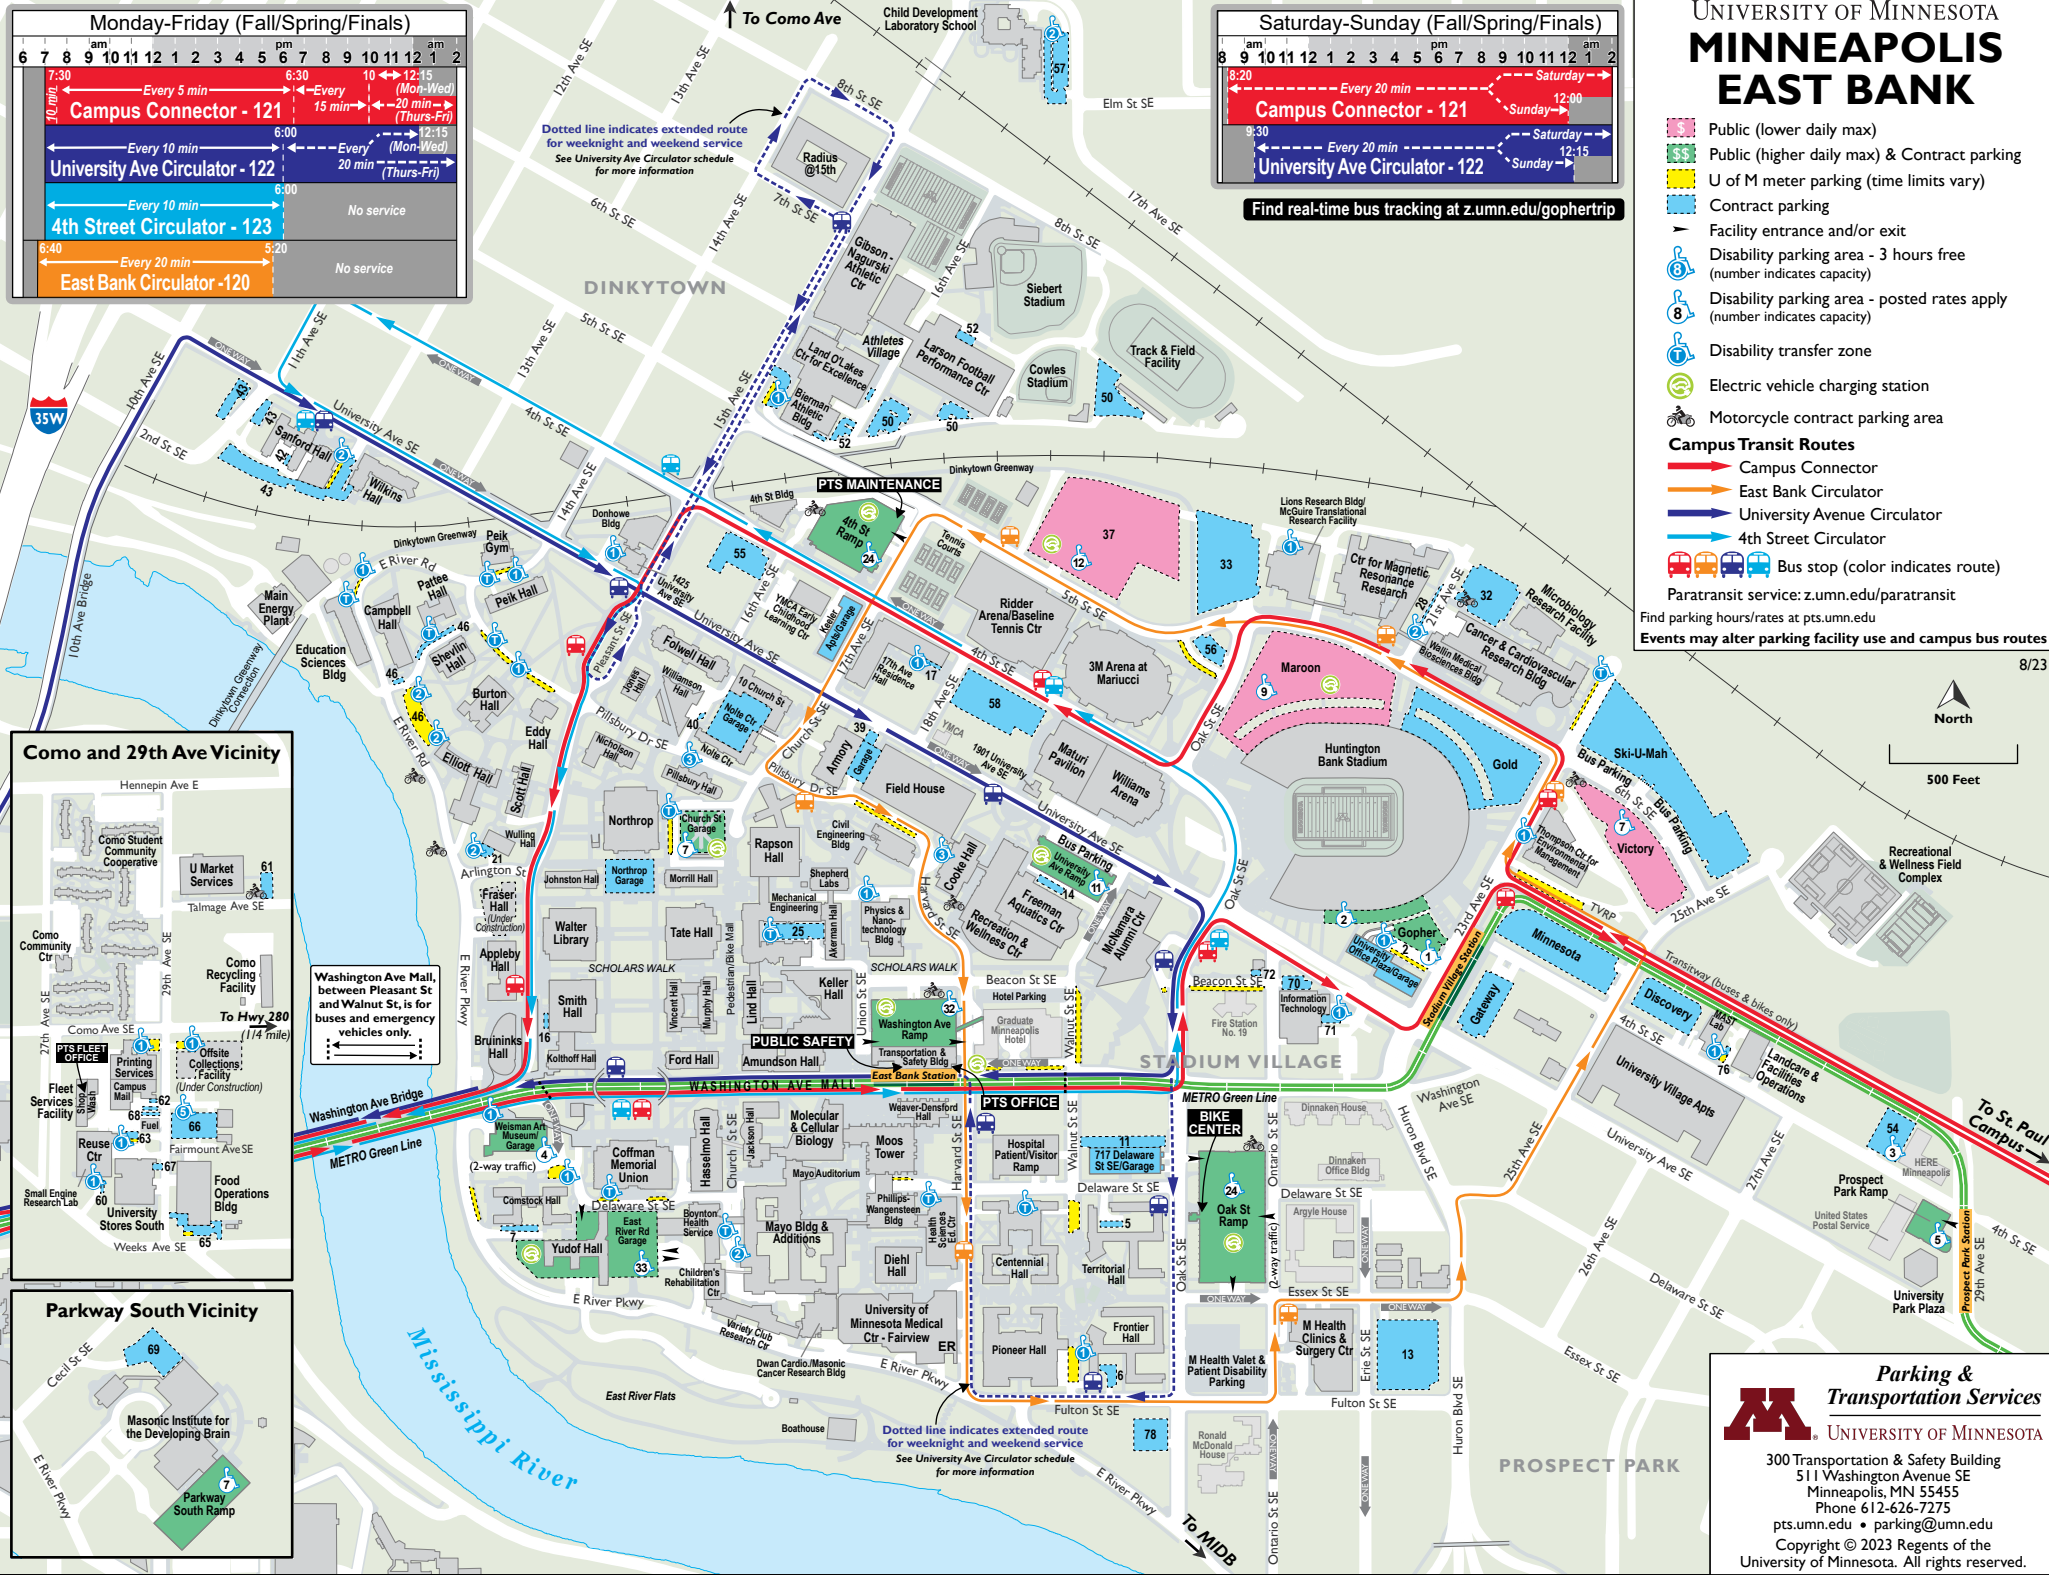

UNIVERSITY OF MINNESOTA MINNEAPOLIS EAST BANK

Monday-Friday (Fall/Spring/Finals)																				
6	7	8	9	10	11	12	1	2	3	4	5	6	7	8	9	10	11	12	1	2
7:30 - 10:00														6:30 - 10:00		10:00 - 12:15				
Every 5 min														Every 15 min		Every 20 min				
Campus Connector - 121																				
Every 10 min														Every 20 min						
University Ave Circulator - 122																				
Every 10 min														No service						
4th Street Circulator - 123																				
Every 20 min														No service						
East Bank Circulator - 120																				

Find real-time bus tracking at z.umn.edu/gophertrip

- Public (lower daily max)
 - Public (higher daily max) & Contract parking
 - U of M meter parking (time limits vary)
 - Contract parking
 - Facility entrance and/or exit
 - Disability parking area - 3 hours free (number indicates capacity)
 - Disability parking area - posted rates apply (number indicates capacity)
 - Disability transfer zone
 - Electric vehicle charging station
 - Motorcycle contract parking area
- Campus Transit Routes**
- Campus Connector
 - East Bank Circulator
 - University Avenue Circulator
 - 4th Street Circulator
 - Bus stop (color indicates route)
- Paratransit service: z.umn.edu/paratransit
Find parking hours/rates at pts.umn.edu
Events may alter parking facility use and campus bus routes

Como and 29th Ave Vicinity

Hennepin Ave E

Como Student Community Cooperative

U Market Services

Talmage Ave SE

Como Recycling Facility

To Hwy 280 (114 mile)

27th Ave SE

Washington Ave Mall, between Pleasant St. and Walnut St. is for buses and emergency vehicles only.

Parkway South Vicinity

Ceal St SE

E River Pkwy

Masonic Institute for the Developing Brain

Parkway South Ramp