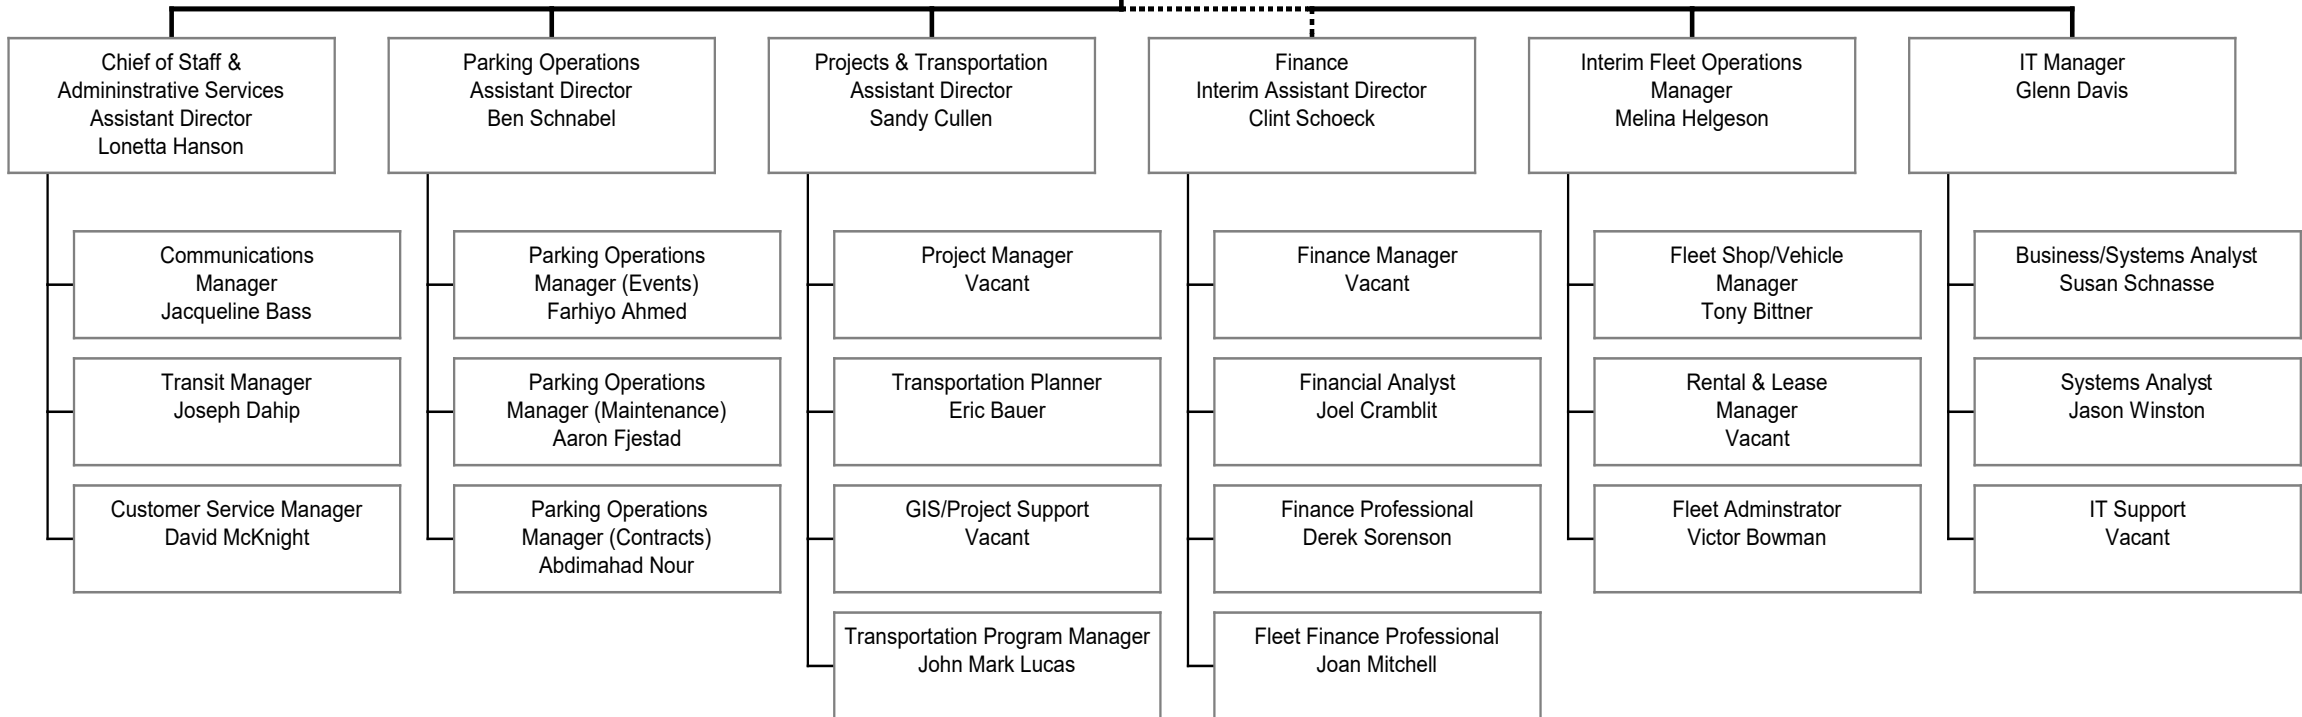

# Parking & Transportation Services

2021-2022

Auxiliary Services  
Interim Associate Vice President  
Laurie McLaughlin

Parking & Transportation Services  
Director  
Ross Allanson