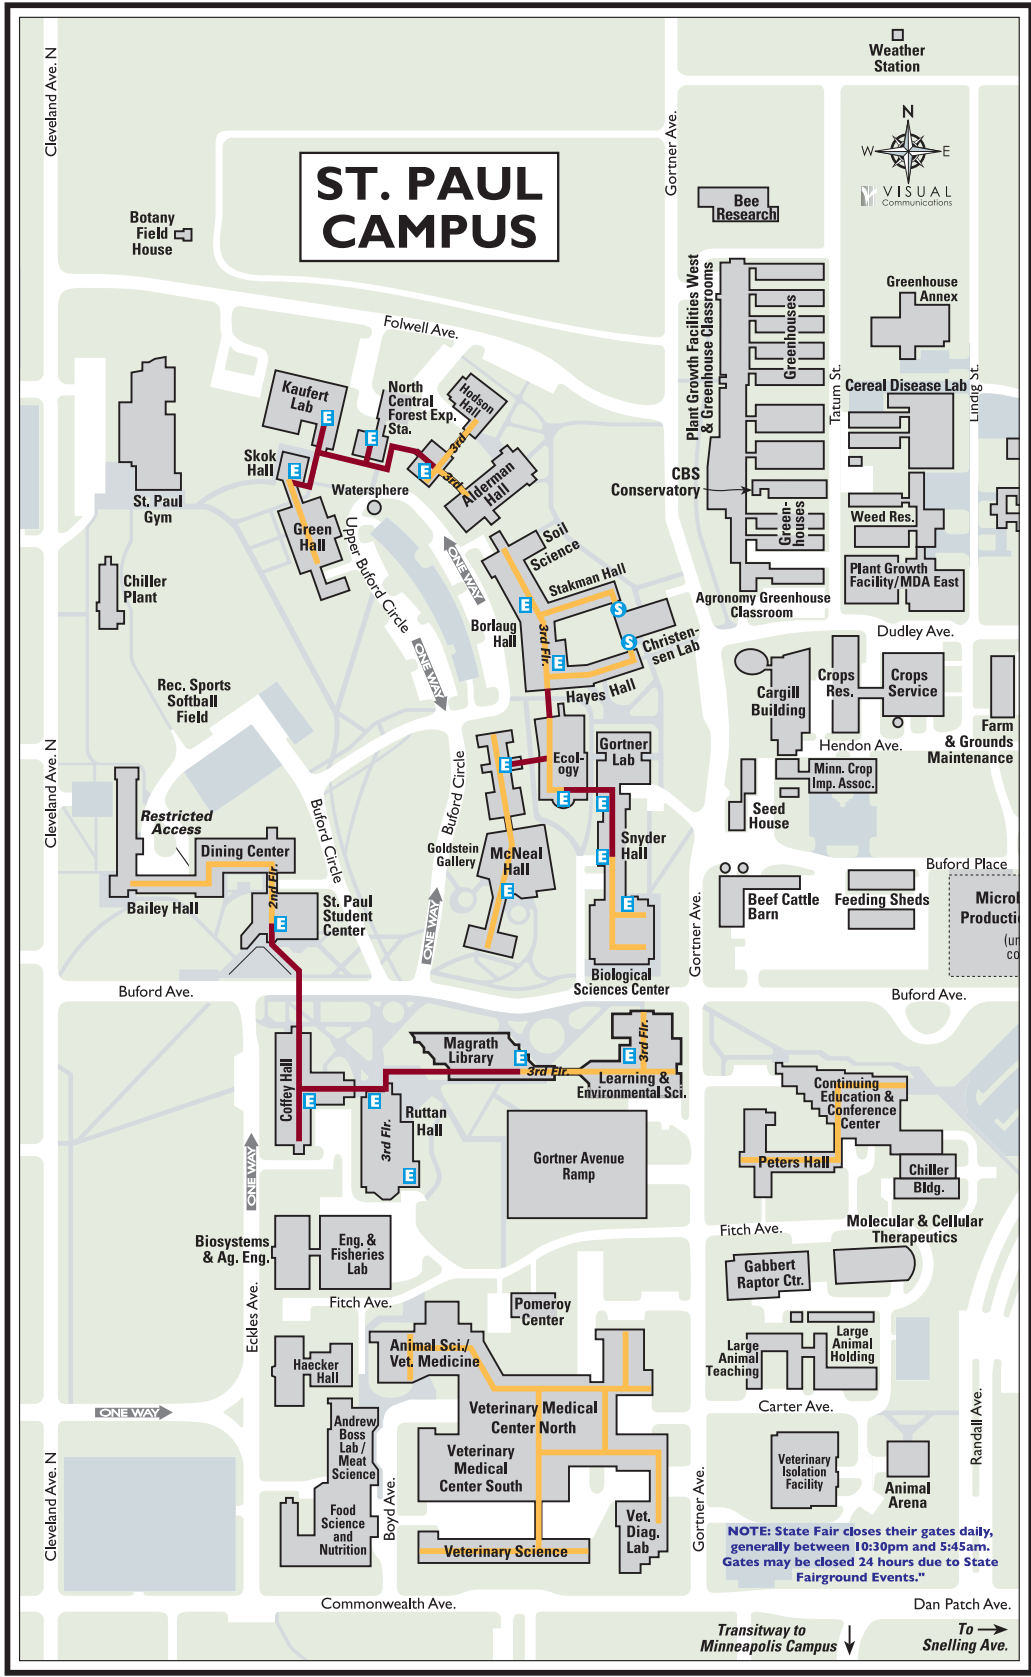

— Tunnel
— Above-ground connection (level indicated when other than 1st floor)
E Elevator – disability access
S Stairway – no disability access

The Gopher Way tunnel and skyway system is generally available to individuals with an active U Card. Access varies depending upon location. Some tunnels/skyways are restricted to authorized users. Always have your U Card with you. Learn more: <https://publicsafety.umn.edu/about-us/security-data-and-access-department>

Security cameras and disability access vary from route to route. To contact a free Campus Security Escort, available 24/7, call 612-624-VWALK (9225). Questions? Call the PTS office at 612-626-7275.

No part of this document may be reproduced, in any form, without the prior written permission of Parking & Transportation Services.
 Copyright © 2022 Regents of the University of Minnesota. All rights reserved.

Gopher Way Map

Transitway to Minneapolis Campus ↓
 To Snelling Ave. →