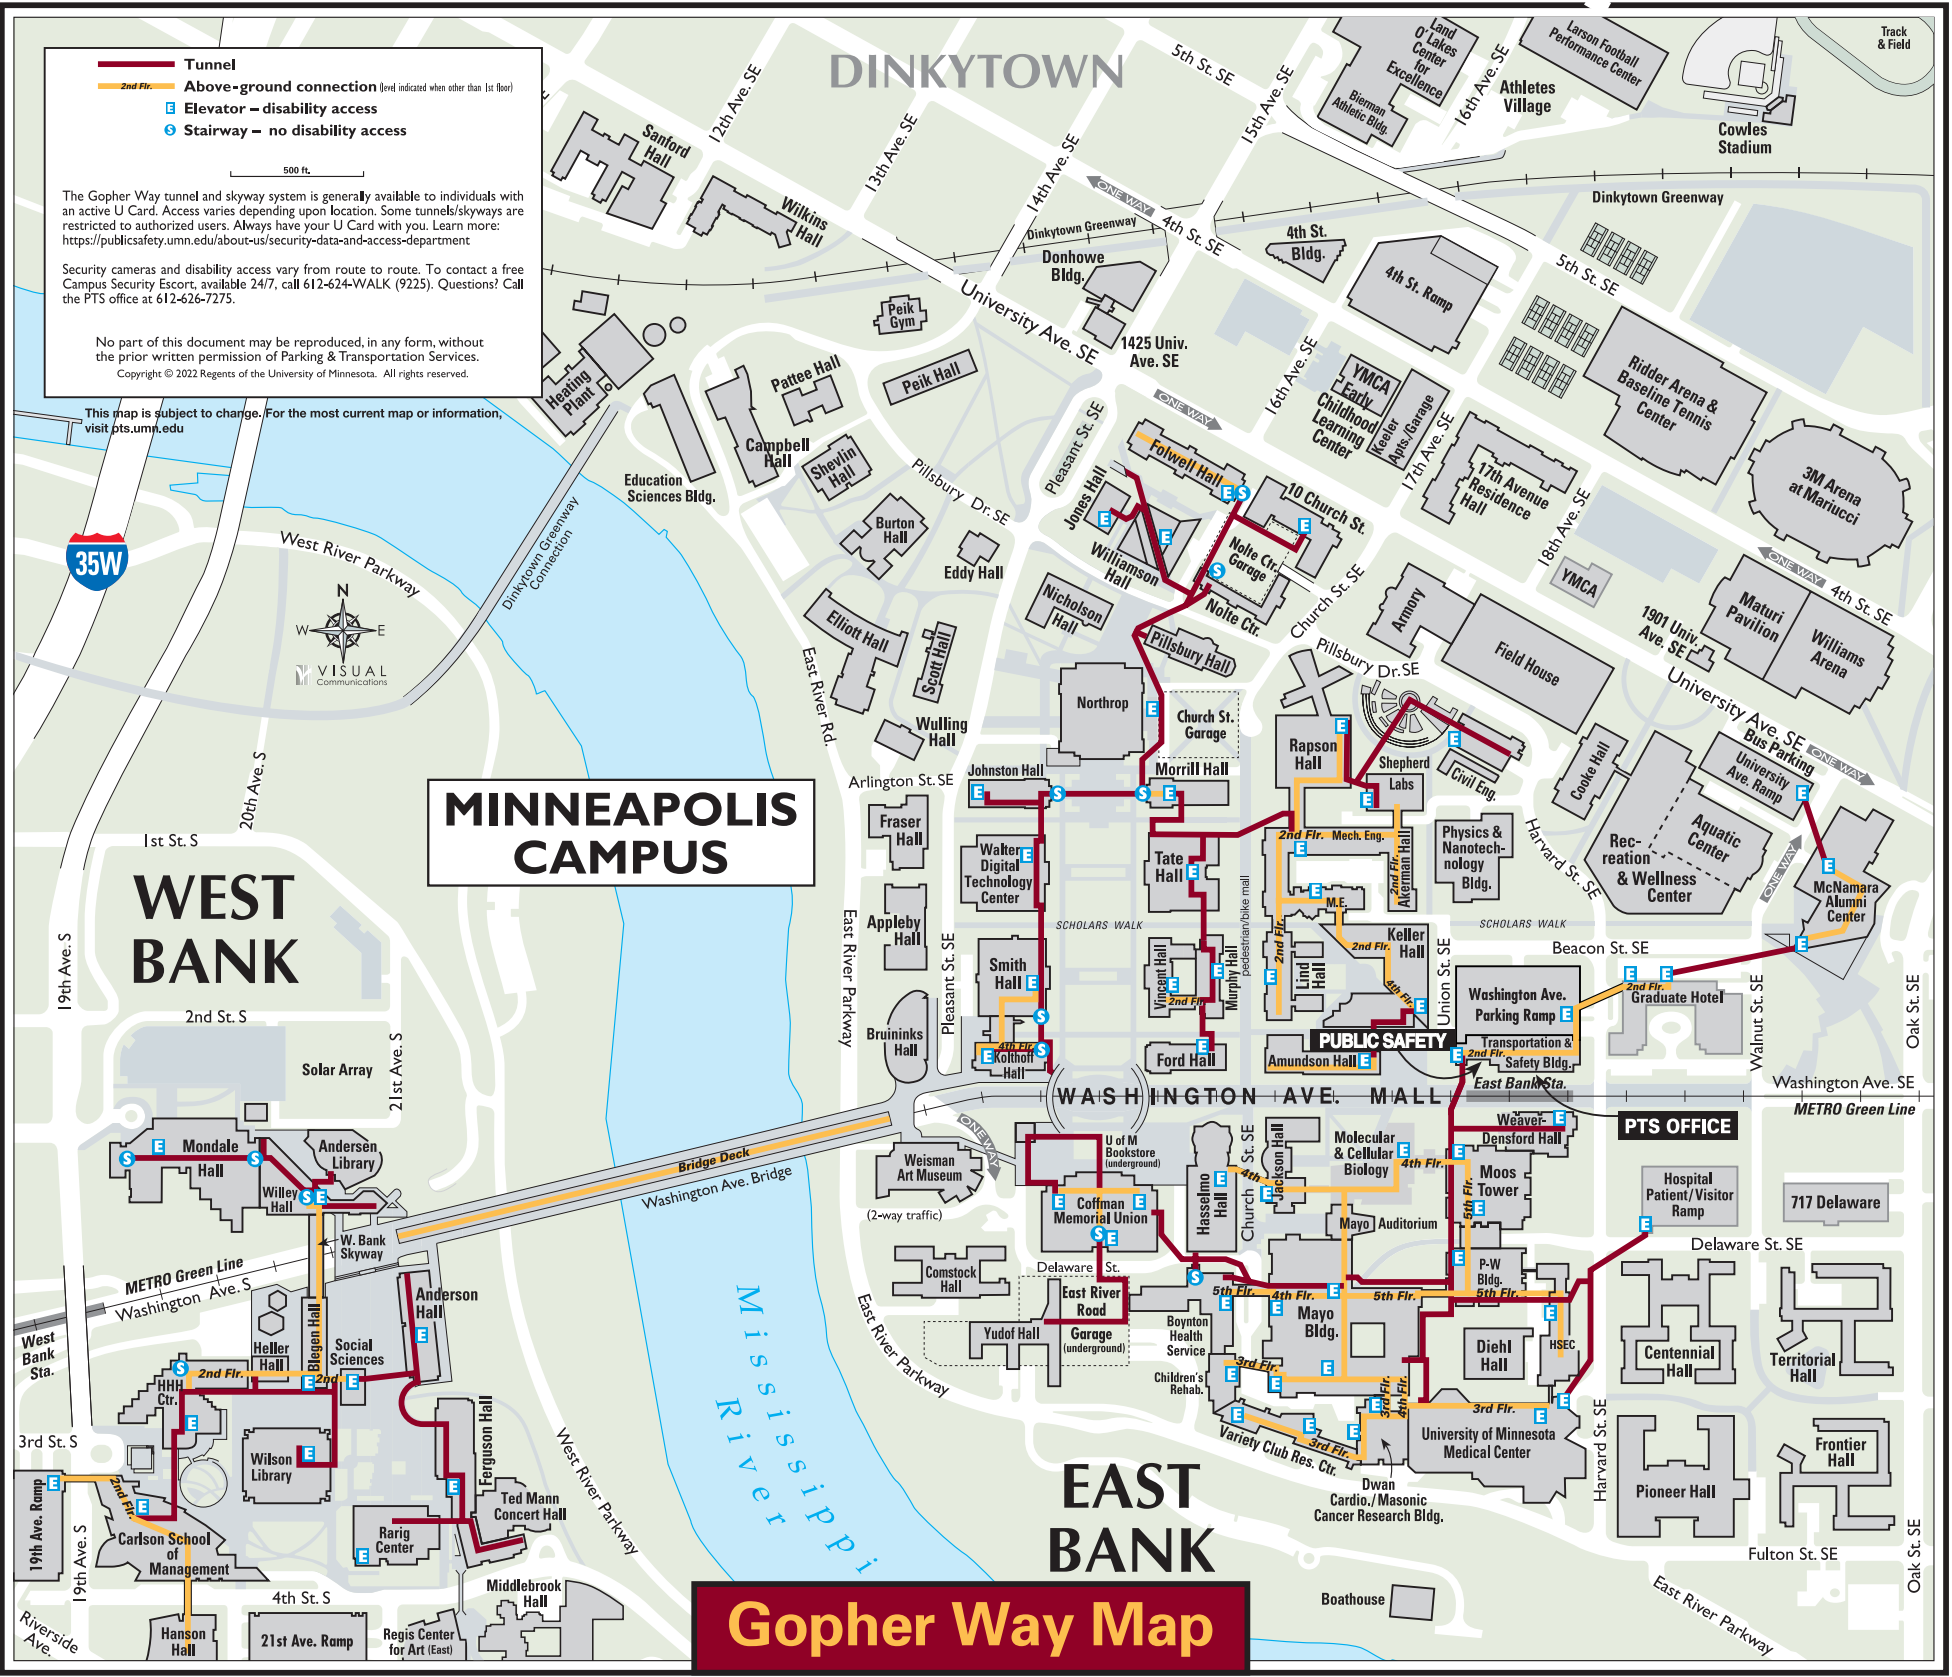

— Tunnel
— Above-ground connection (level indicated when other than 1st floor)
E Elevator – disability access
S Stairway – no disability access

The Gopher Way tunnel and skyway system is generally available to individuals with an active U Card. Access varies depending upon location. Some tunnels/skyways are restricted to authorized users. Always have your U Card with you. Learn more: <https://publicsafety.umn.edu/about-us/security-data-and-access-department>

Security cameras and disability access vary from route to route. To contact a free Campus Security Escort, available 24/7, call 612-624-VWALK (9225). Questions? Call the PTS office at 612-626-7275.

No part of this document may be reproduced, in any form, without the prior written permission of Parking & Transportation Services.
 Copyright © 2022 Regents of the University of Minnesota. All rights reserved.

Gopher Way Map

Transitway to Minneapolis Campus ↓
 To Snelling Ave. →