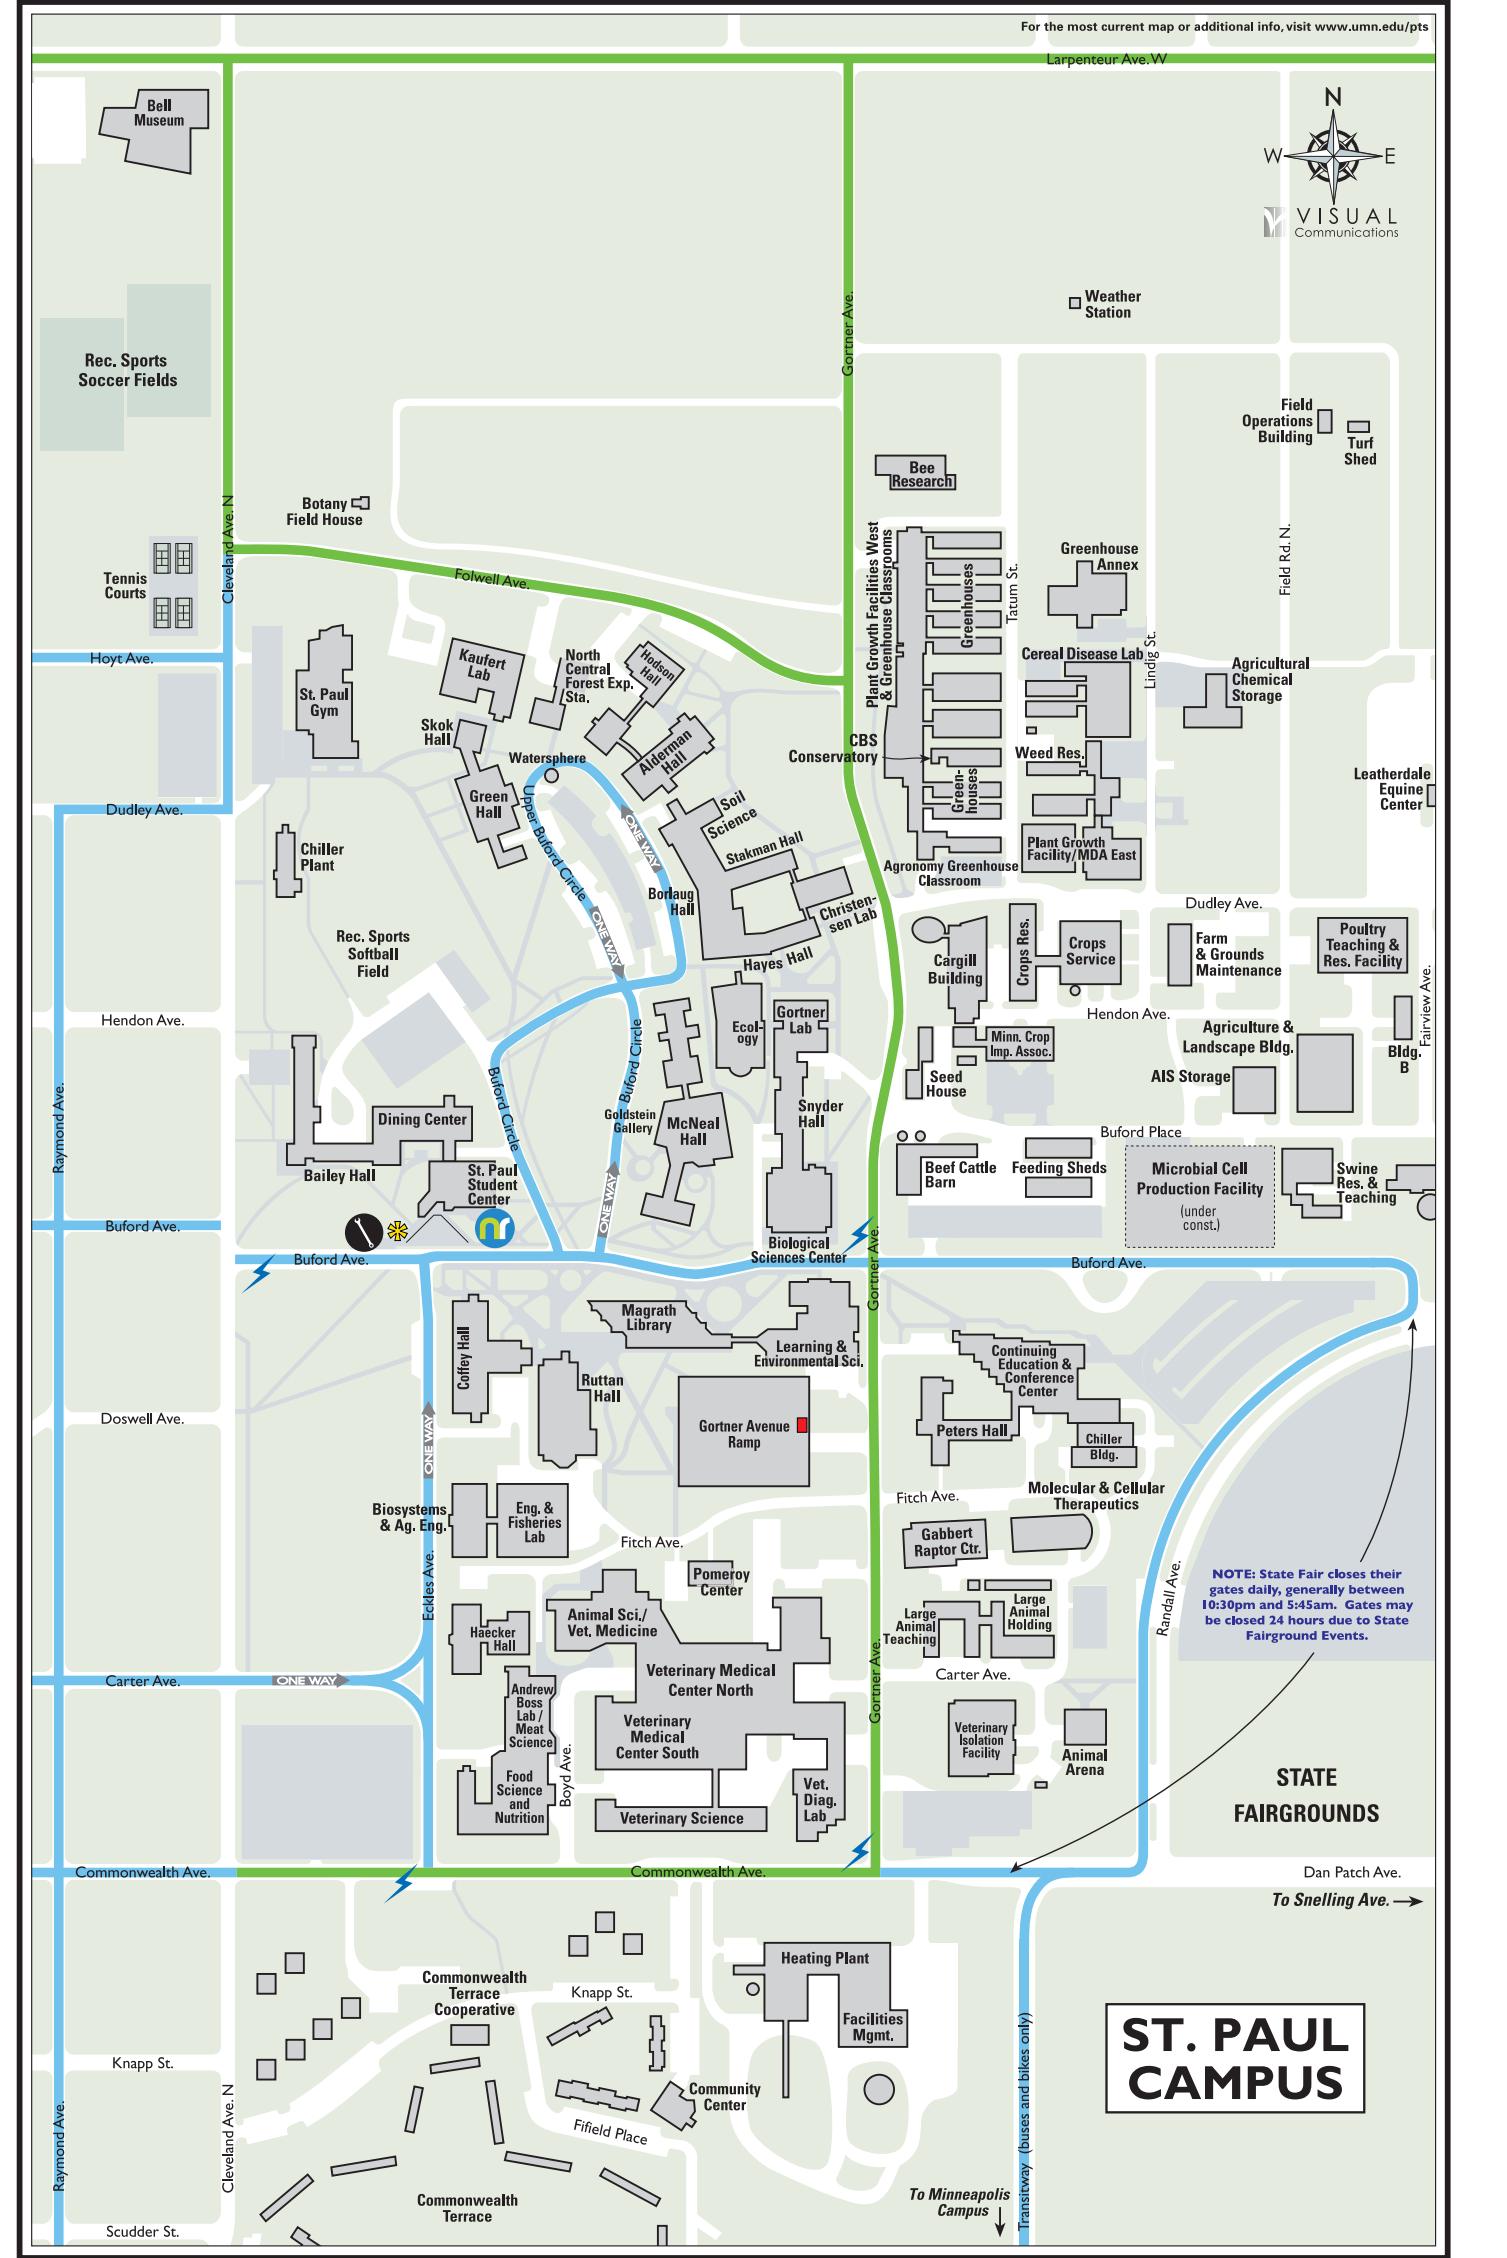

Biking information:
 Bike racks are located near most buildings.
 U of M Bike Center located in Oak Street Ramp.

- Bike lane/path
- Bike connecting route
- XXXXX Walk-your-bike area
- Bicycles prohibited
- Bike locker
- Sheltered bike parking
- ⚡ ZAP station
- ⚡ Air station
- ⚡ Fix-it station
- Ⓜ Nice Ride bicycle kiosk
 Dockless bikes must park at any U bike rack

No part of this document may be reproduced, in any form, without the prior written permission of Parking & Transportation Services.
 This map is subject to change. For the most current map or information, visit pts.umn.edu
 Copyright © 2021 Regents of the University of Minnesota. All rights reserved.

Campus Biking Map