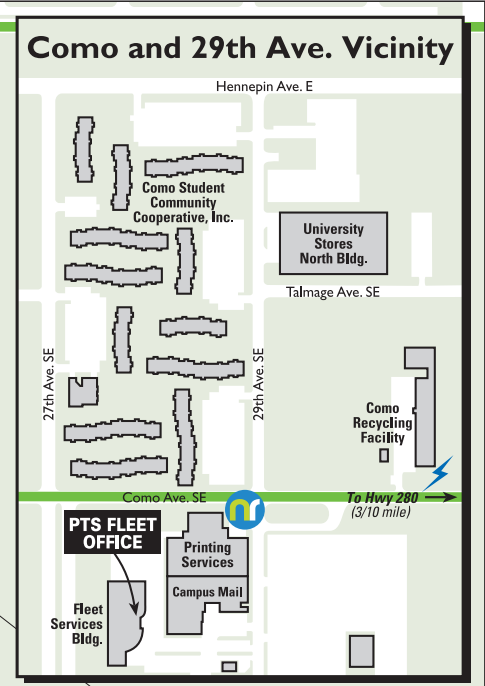

Biking information:
 Bike racks are located near most buildings.
 U of M Bike Center located in Oak Street Ramp.

- Bike lane/path
- Bike connecting route
- XXXXX Walk-your-bike area
- Bicycles prohibited
- Bike locker
- Sheltered bike parking
- ⚡ ZAP station
- ⚡ Air station
- ⚡ Fix-it station
- Ⓜ Nice Ride bicycle kiosk
 Dockless bikes must park at any U bike rack

Campus Biking Map