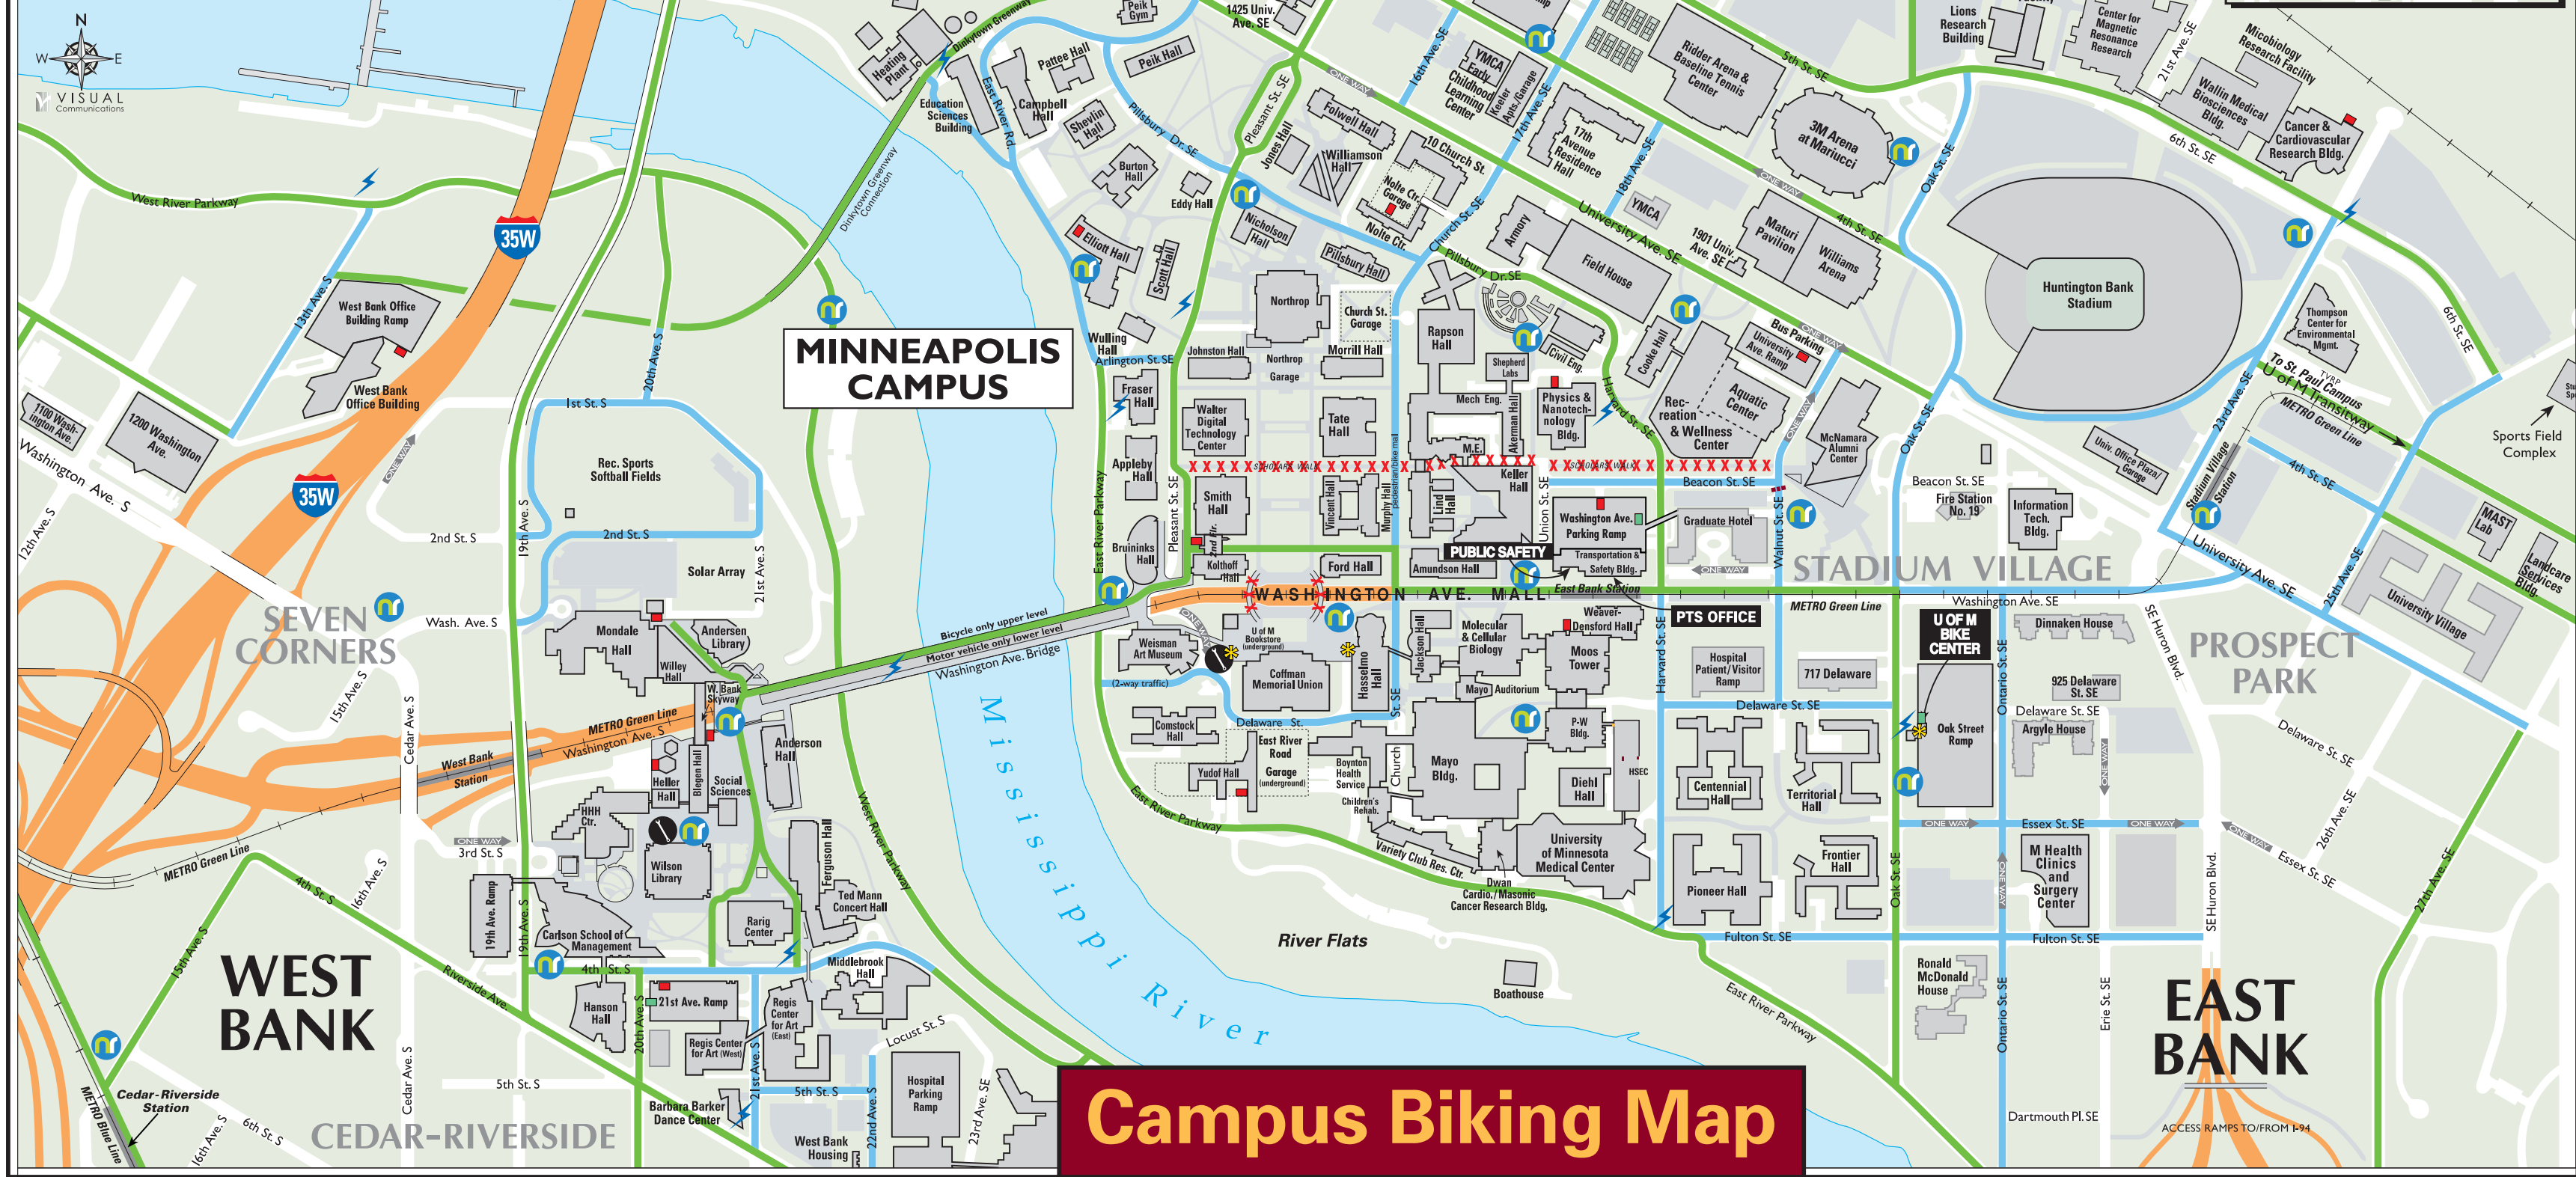

Biking information:
 Bike racks are located near most buildings.
 U of M Bike Center located in Oak Street Ramp.

- Bike lane/path
- Bike connecting route
- XXXXX Walk-your-bike area
- Bicycles prohibited
- Bike locker
- Sheltered bike parking
- ⚡ ZAP station
- ⚡ Air station
- ⚡ Fix-it station
- Ⓜ Nice Ride bicycle kiosk
 Dockless bikes must park at any U bike rack

No part of this document may be reproduced, in any form, without the prior written permission of Parking & Transportation Services.
 This map is subject to change. For the most current map or information, visit pts.umn.edu
 Copyright © 2021 Regents of the University of Minnesota. All rights reserved.

Campus Biking Map