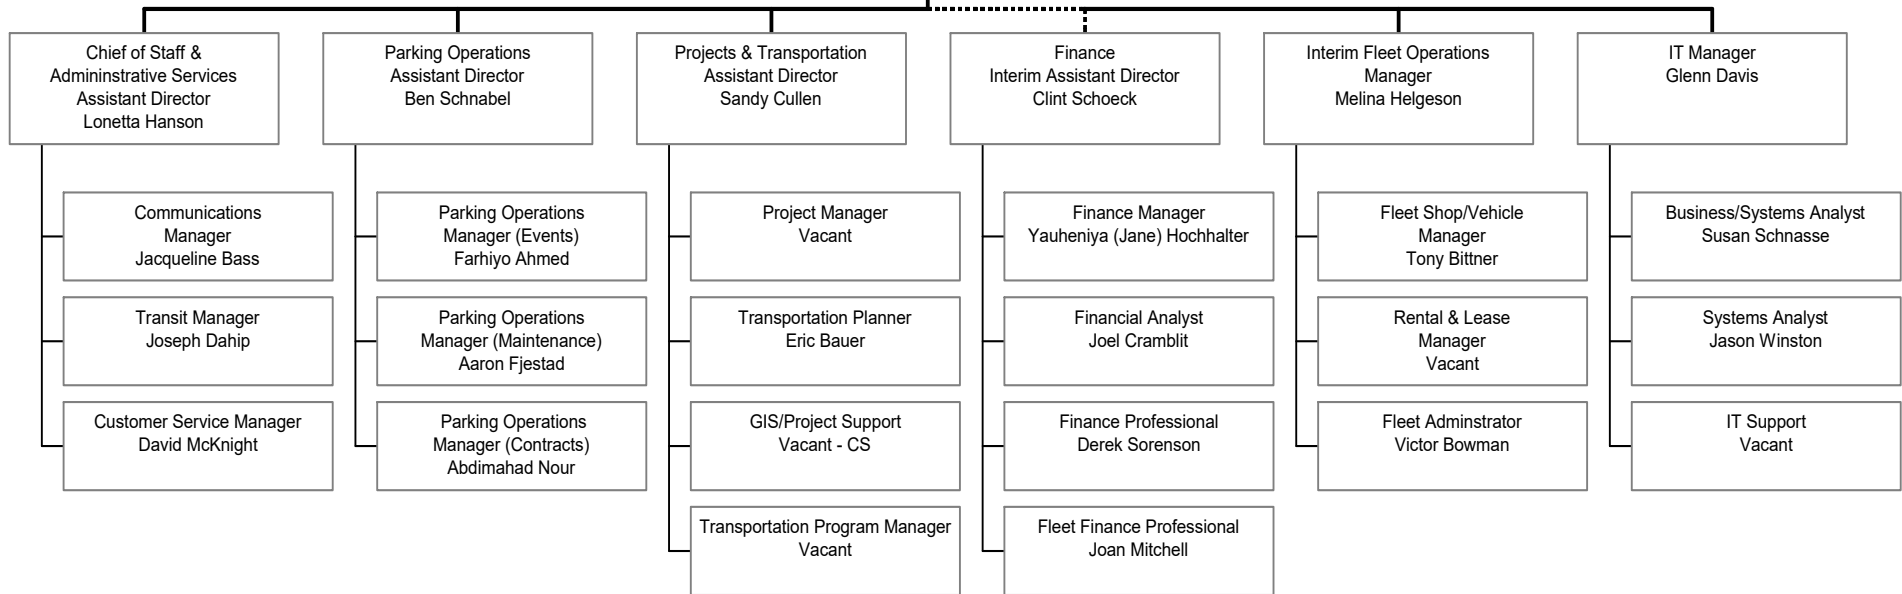

UNIVERSITY OF MINNESOTA
Driven to DiscoverSM

Parking & Transportation Services

2021-2022

Auxiliary Services
Interim Associate Vice President
Laurie McLaughlin

Parking & Transportation Services
Director
Ross Allanson