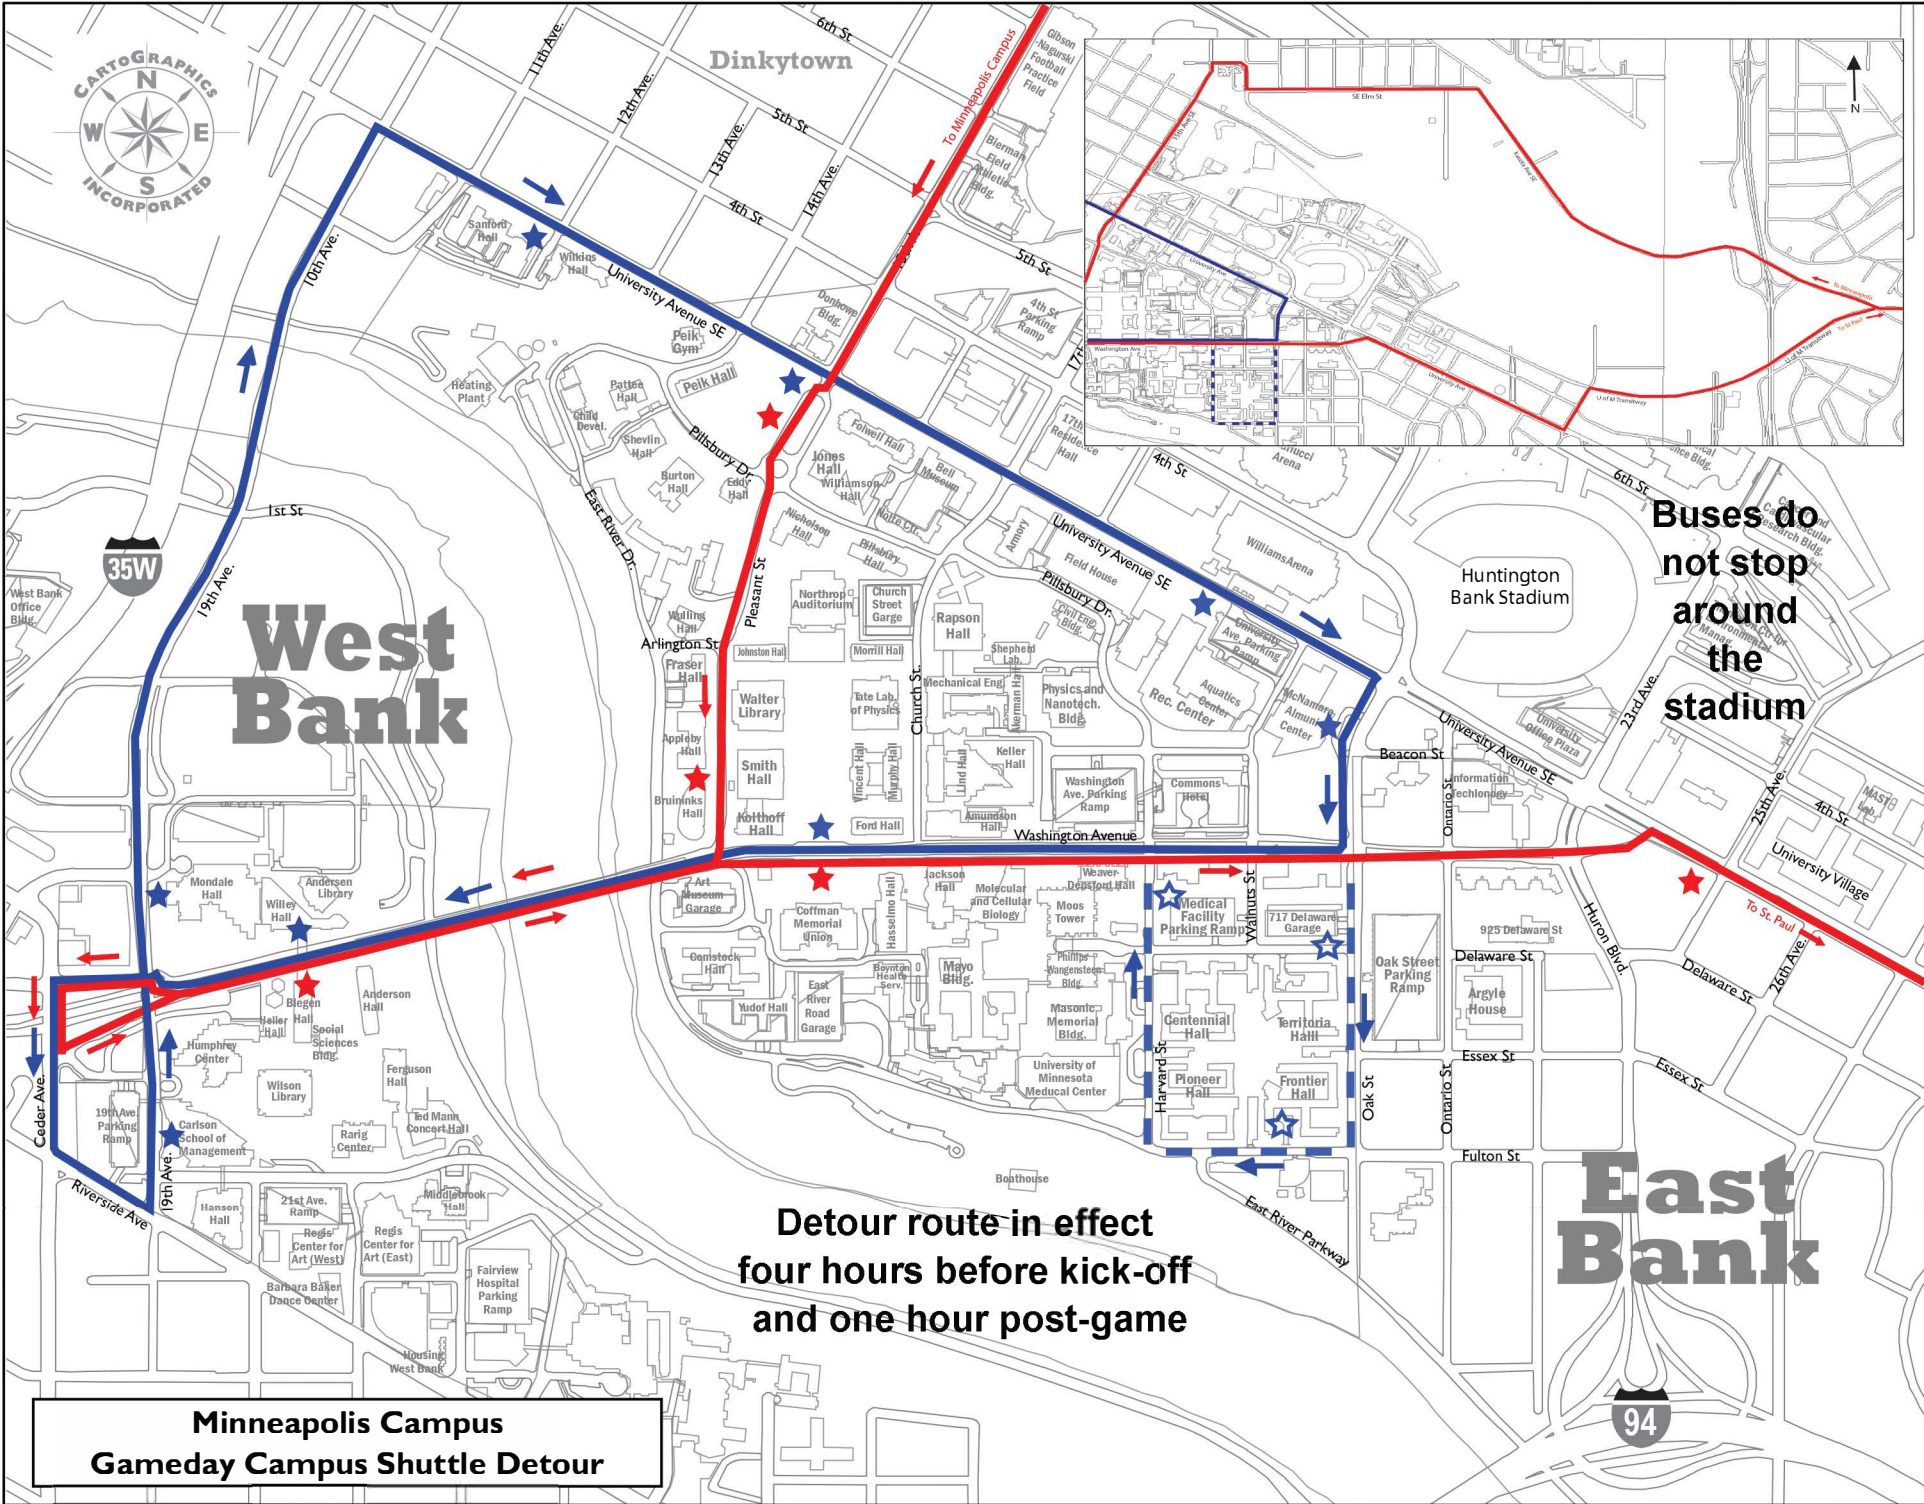

★ Bus Stops — Campus Connector — University Ave. Circulator — University Ave. Circulator Extended Route (Weeknight and Weekend)

**West Bank**

**Buses do not stop around the stadium**

**Detour route in effect four hours before kick-off and one hour post-game**

**East Bank**

**Minneapolis Campus Gameday Campus Shuttle Detour**

94