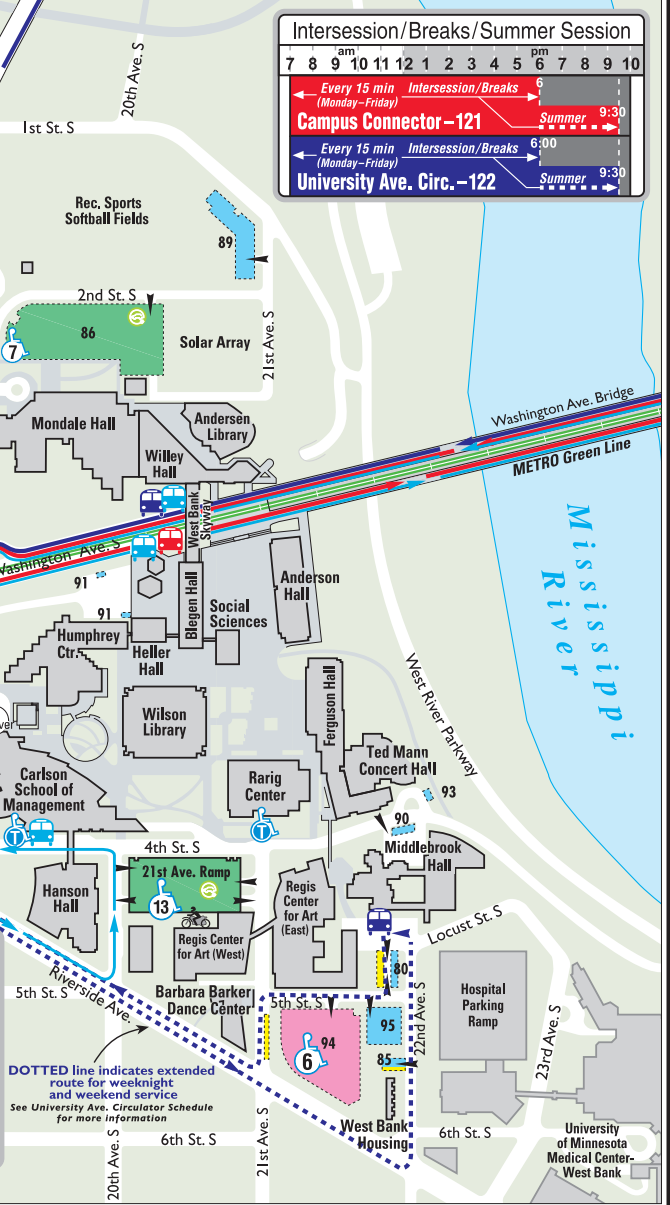

Saturday–Sunday (Fall/Spring/Finals)

8	9	10	11	12	1	2	3	4	5	6	7	8	9	10	11	12	1	2	3
Campus Connector –121										University Ave. Circulator –122									

500 ft.

Intercession/Breaks/Summer Session

7	8	9	10	11	12	1	2	3	4	5	6	7	8	9	10
Campus Connector –121										University Ave. Circ. –122					

UNIVERSITY OF MINNESOTA MINNEAPOLIS WEST BANK

- Public (lower daily max) & Contract parking
- Public (higher daily max) & Contract parking
- U of M meter parking (time limits vary)
- Contract parking
- Events may alter facility use
- Facility entrance and/or exit
- Disability parking area-3 hours free (number indicates capacity)
- Disability parking area-posted rates apply (number indicates capacity)
- Disability transfer zone
- Electric vehicle charging station
- Motorcycle contract parking area
- Find hours/rates at pts.umn.edu
- Campus Transit Routes
- Campus Connector
- University Avenue Circulator
- 4th Street Circulator
- Bus stop (color indicates route)
- Events may alter campus bus routes.
- Shuttle layover point
- Paratransit service: z.umn.edu/paratransit

Monday–Friday (Fall/Spring/Finals)

7	8	9	10	11	12	1	2	3	4	5	6	7	8	9	10	11	12	1	2	3
Campus Connector –121										University Ave. Circulator –122										
4th Street Circulator –123										No service										

Find real-time bus tracking at z.umn.edu/gophertrip