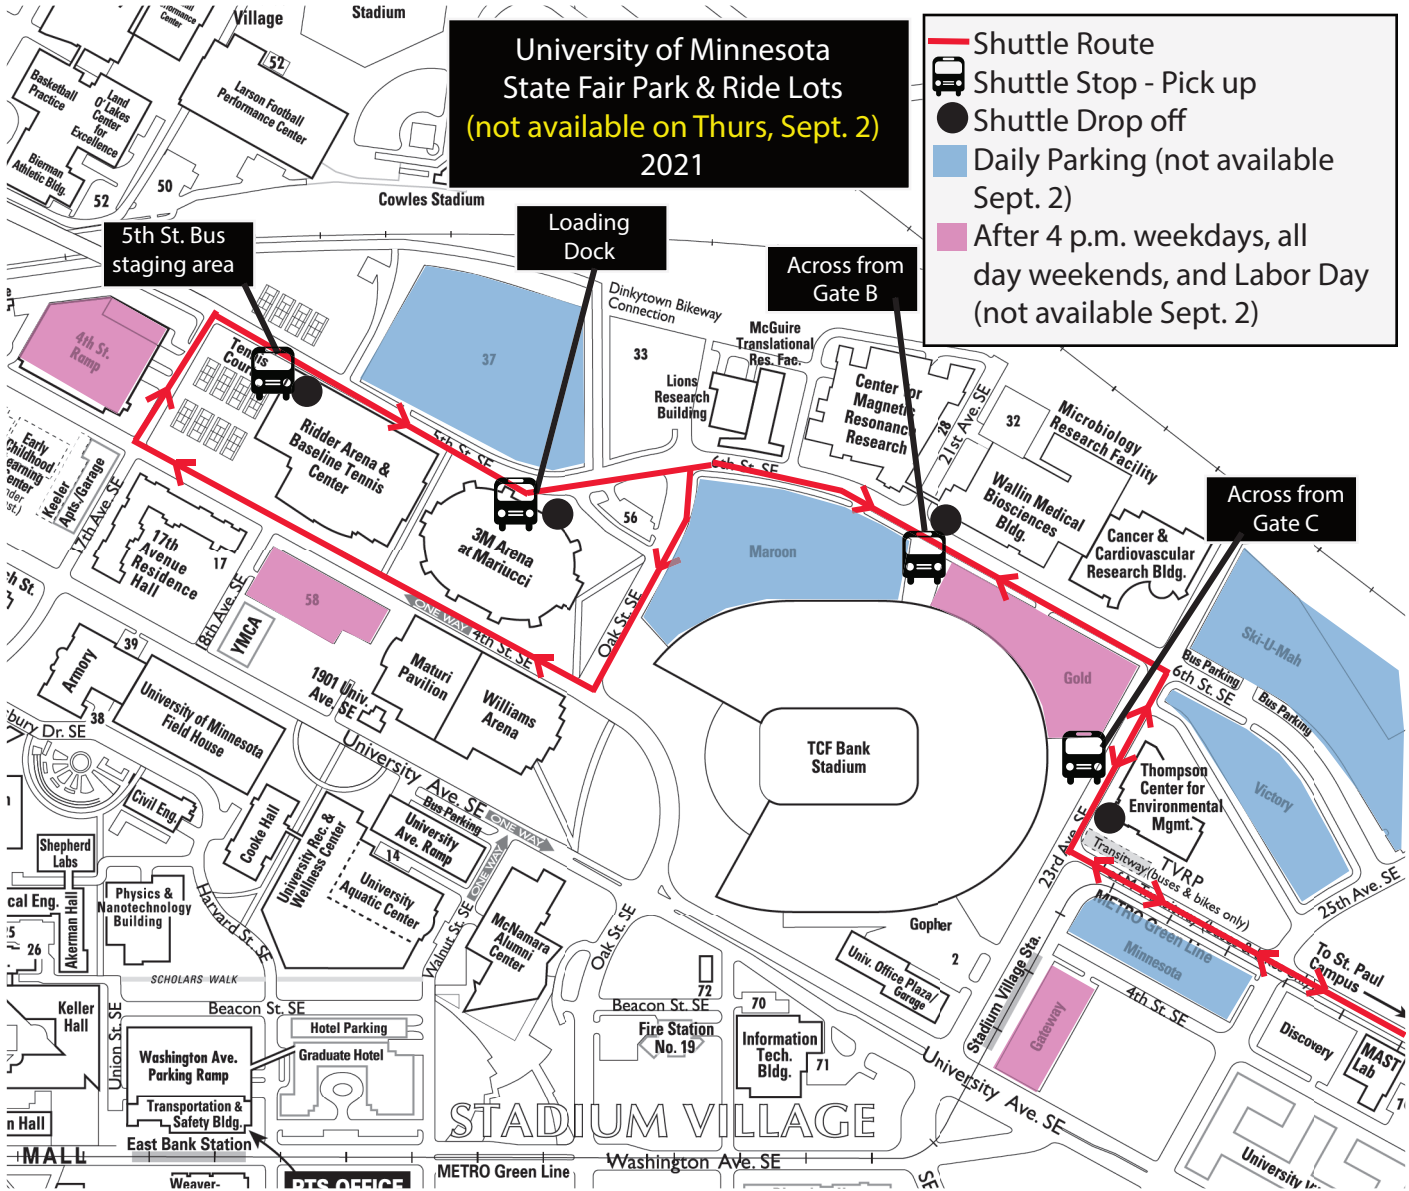

**University of Minnesota
State Fair Park & Ride Lots
(not available on Thurs, Sept. 2)
2021**

-  Shuttle Route
-  Shuttle Stop - Pick up
-  Shuttle Drop off
-  Daily Parking (not available Sept. 2)
-  After 4 p.m. weekdays, all day weekends, and Labor Day (not available Sept. 2)

5th St. Bus staging area

Loading Dock

Across from Gate B

Across from Gate C

STADIUM VILLAGE