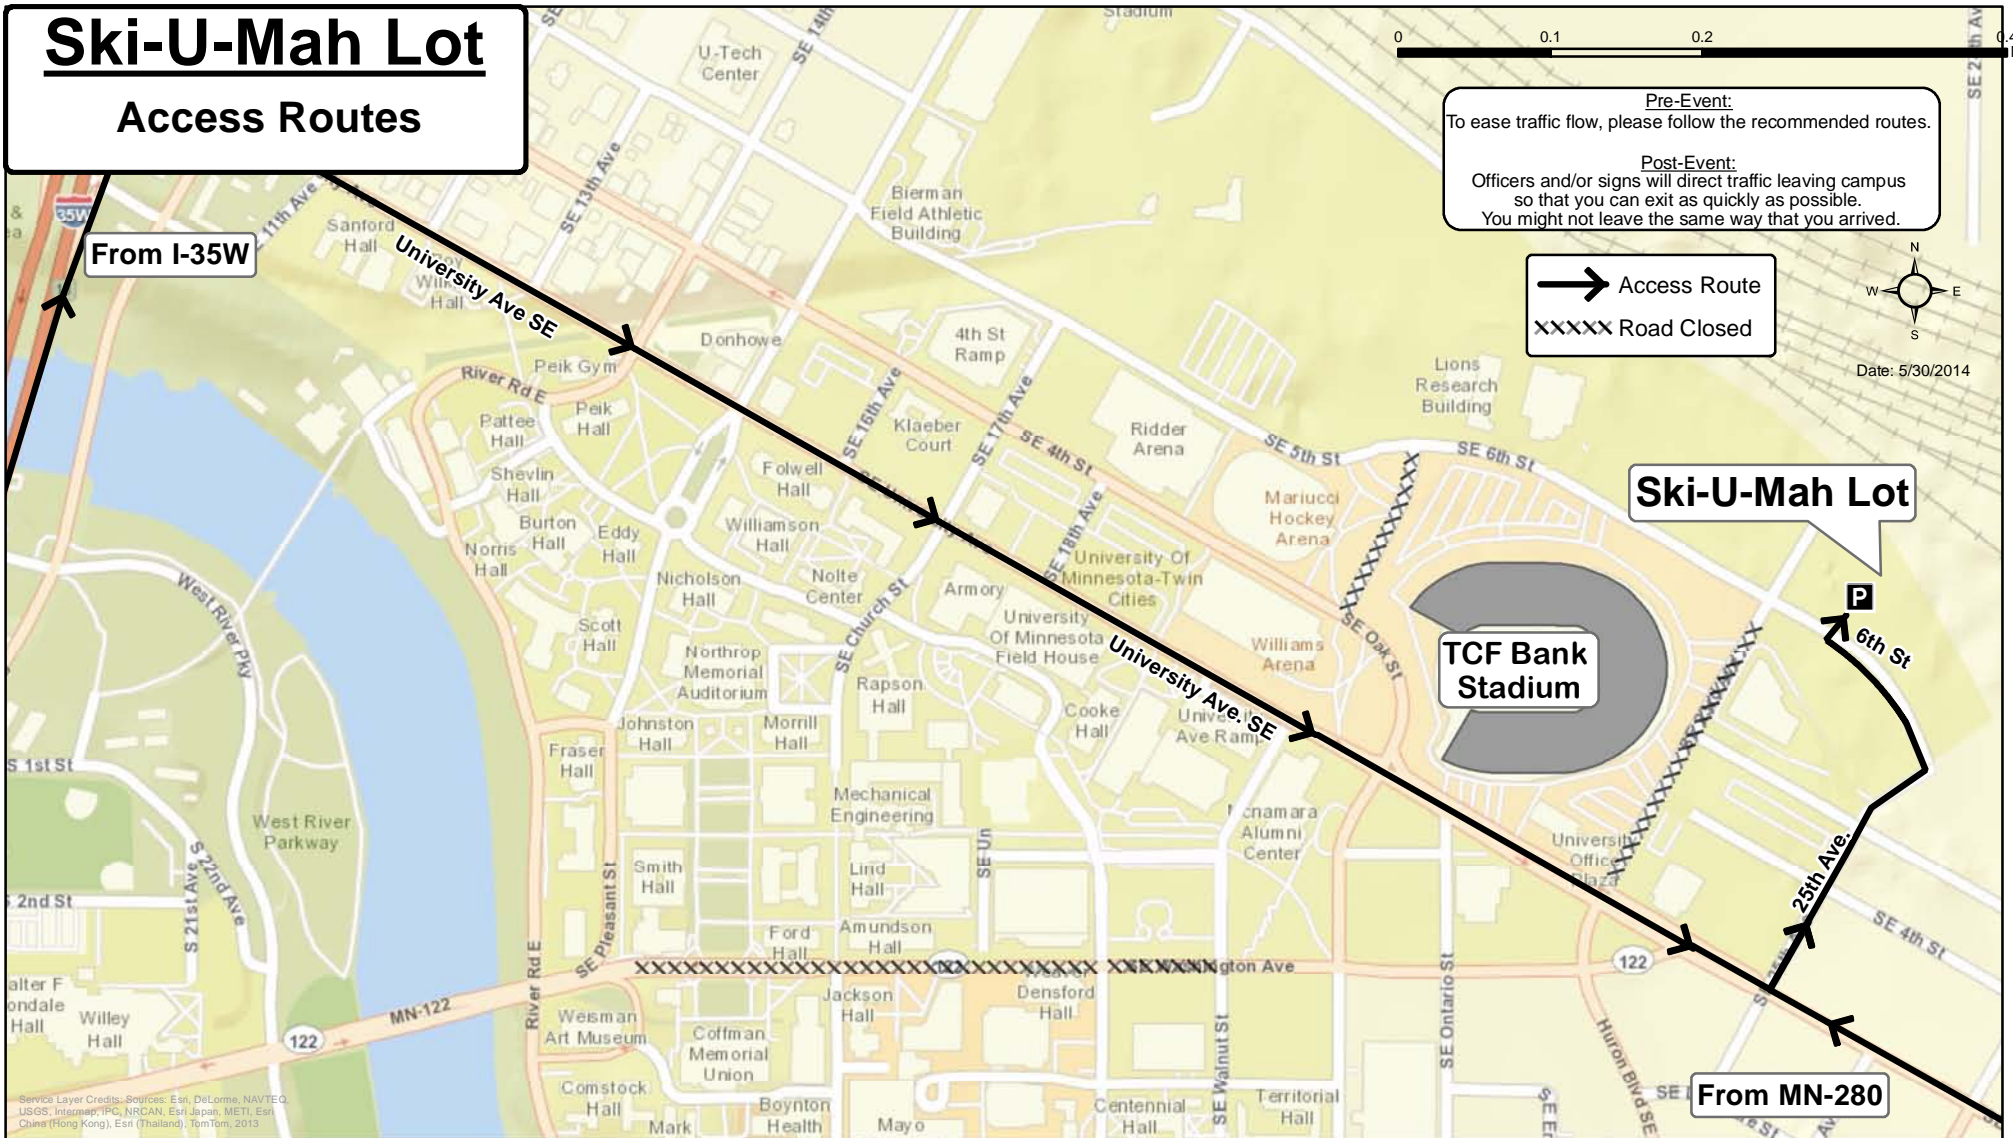

Ski-U-Mah Lot

Access Routes

From I-35W Southbound

1. Exit at MN-280 South
2. Exit and right at University Ave.
3. Right at 25th Ave.
4. Left at 6th St.
5. Right into Ski-U-Mah Lot.

From I-35W Northbound

1. Exit at University Ave. (Exit 18)
2. Right at University Ave.
3. Left at 25th Ave.
4. Right at 6th St.
5. Left into Ski-U-Mah Lot.

From MN-280 Southbound

1. Exit at University Ave.
2. Right at University Ave.
3. Right at 25th Ave.
4. Left at 6th St.
5. Right into Ski-U-Mah Lot.

From MN-280 Northbound

1. Exit at University Ave.
2. Left at University Ave.
3. Right at 25th Ave.
4. Left at 6th St.
5. Right into Ski-U-Mah Lot.

Ski-U-Mah Lot

Exit Routes

Follow the green route to exit.

To ease congestion, each parking area is assigned an exit route.

To MN-280 Northbound

1. Turn left onto 6th St.
2. Turn right onto 25th Ave.
3. Turn left onto University Ave.
4. Follow signs to MN-280 North

To MN-280 Southbound

1. Turn left onto 6th St.
2. Turn right onto 25th Ave.
3. Turn left onto University Ave.
4. Follow signs to MN-280 South