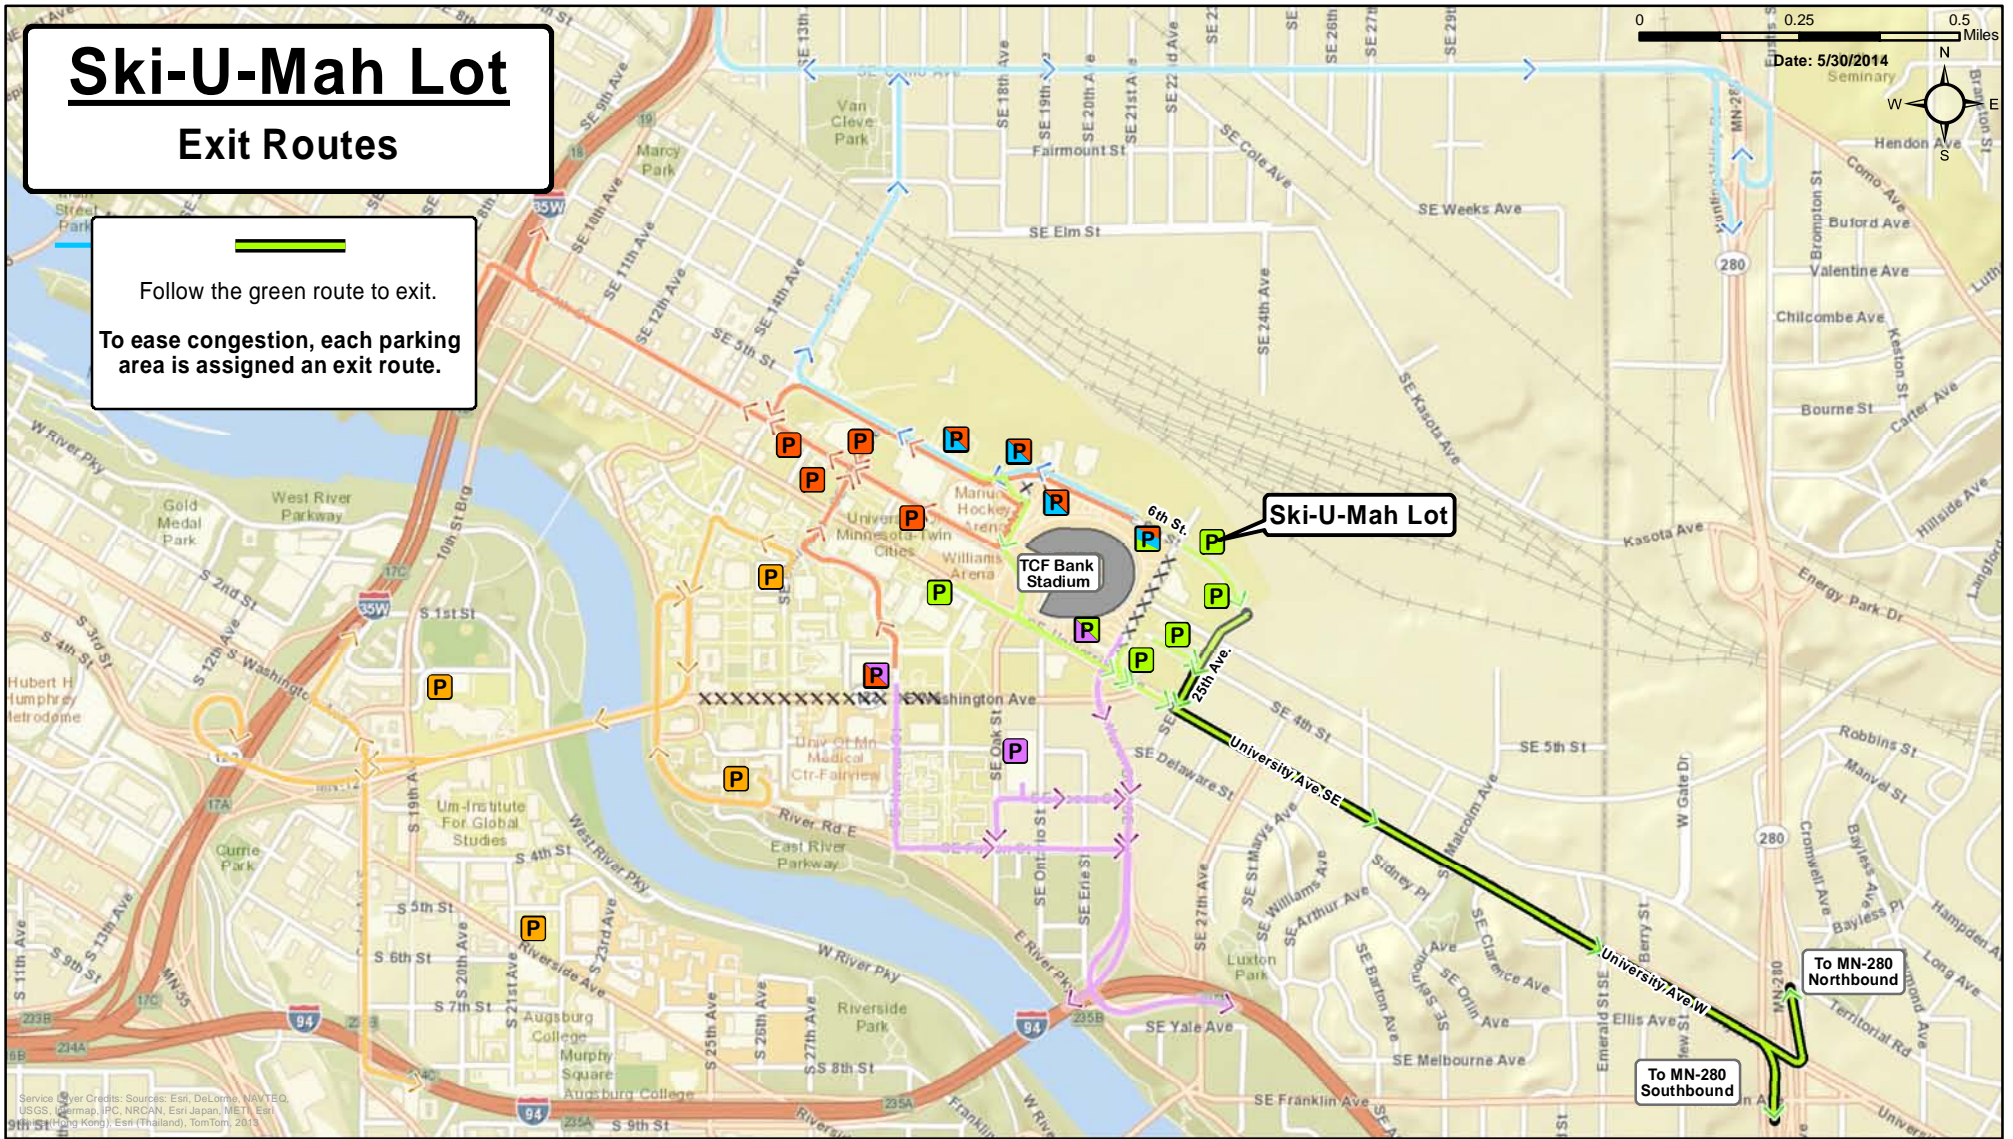

Ski-U-Mah Lot

Access Routes

From I-35W Southbound

1. Exit at MN-280 South
2. Exit and right at University Ave.
3. Right at 25th Ave.
4. Left at 6th St.
5. Right into Ski-U-Mah Lot.

From I-35W Northbound

1. Exit at University Ave. (Exit 18)
2. Right at University Ave.
3. Left at 25th Ave.
4. Right at 6th St.
5. Left into Ski-U-Mah Lot.

From MN-280 Southbound

1. Exit at University Ave.
2. Right at University Ave.
3. Right at 25th Ave.
4. Left at 6th St.
5. Right into Ski-U-Mah Lot.

From MN-280 Northbound

1. Exit at University Ave.
2. Left at University Ave.
3. Right at 25th Ave.
4. Left at 6th St.
5. Right into Ski-U-Mah Lot.

Ski-U-Mah Lot

Exit Routes

Follow the green route to exit.

To ease congestion, each parking area is assigned an exit route.

To MN-280 Northbound

1. Turn left onto 6th St.
2. Turn right onto 25th Ave.
3. Turn left onto University Ave.
4. Follow signs to MN-280 North

To MN-280 Southbound

1. Turn left onto 6th St.
2. Turn right onto 25th Ave.
3. Turn left onto University Ave.
4. Follow signs to MN-280 South