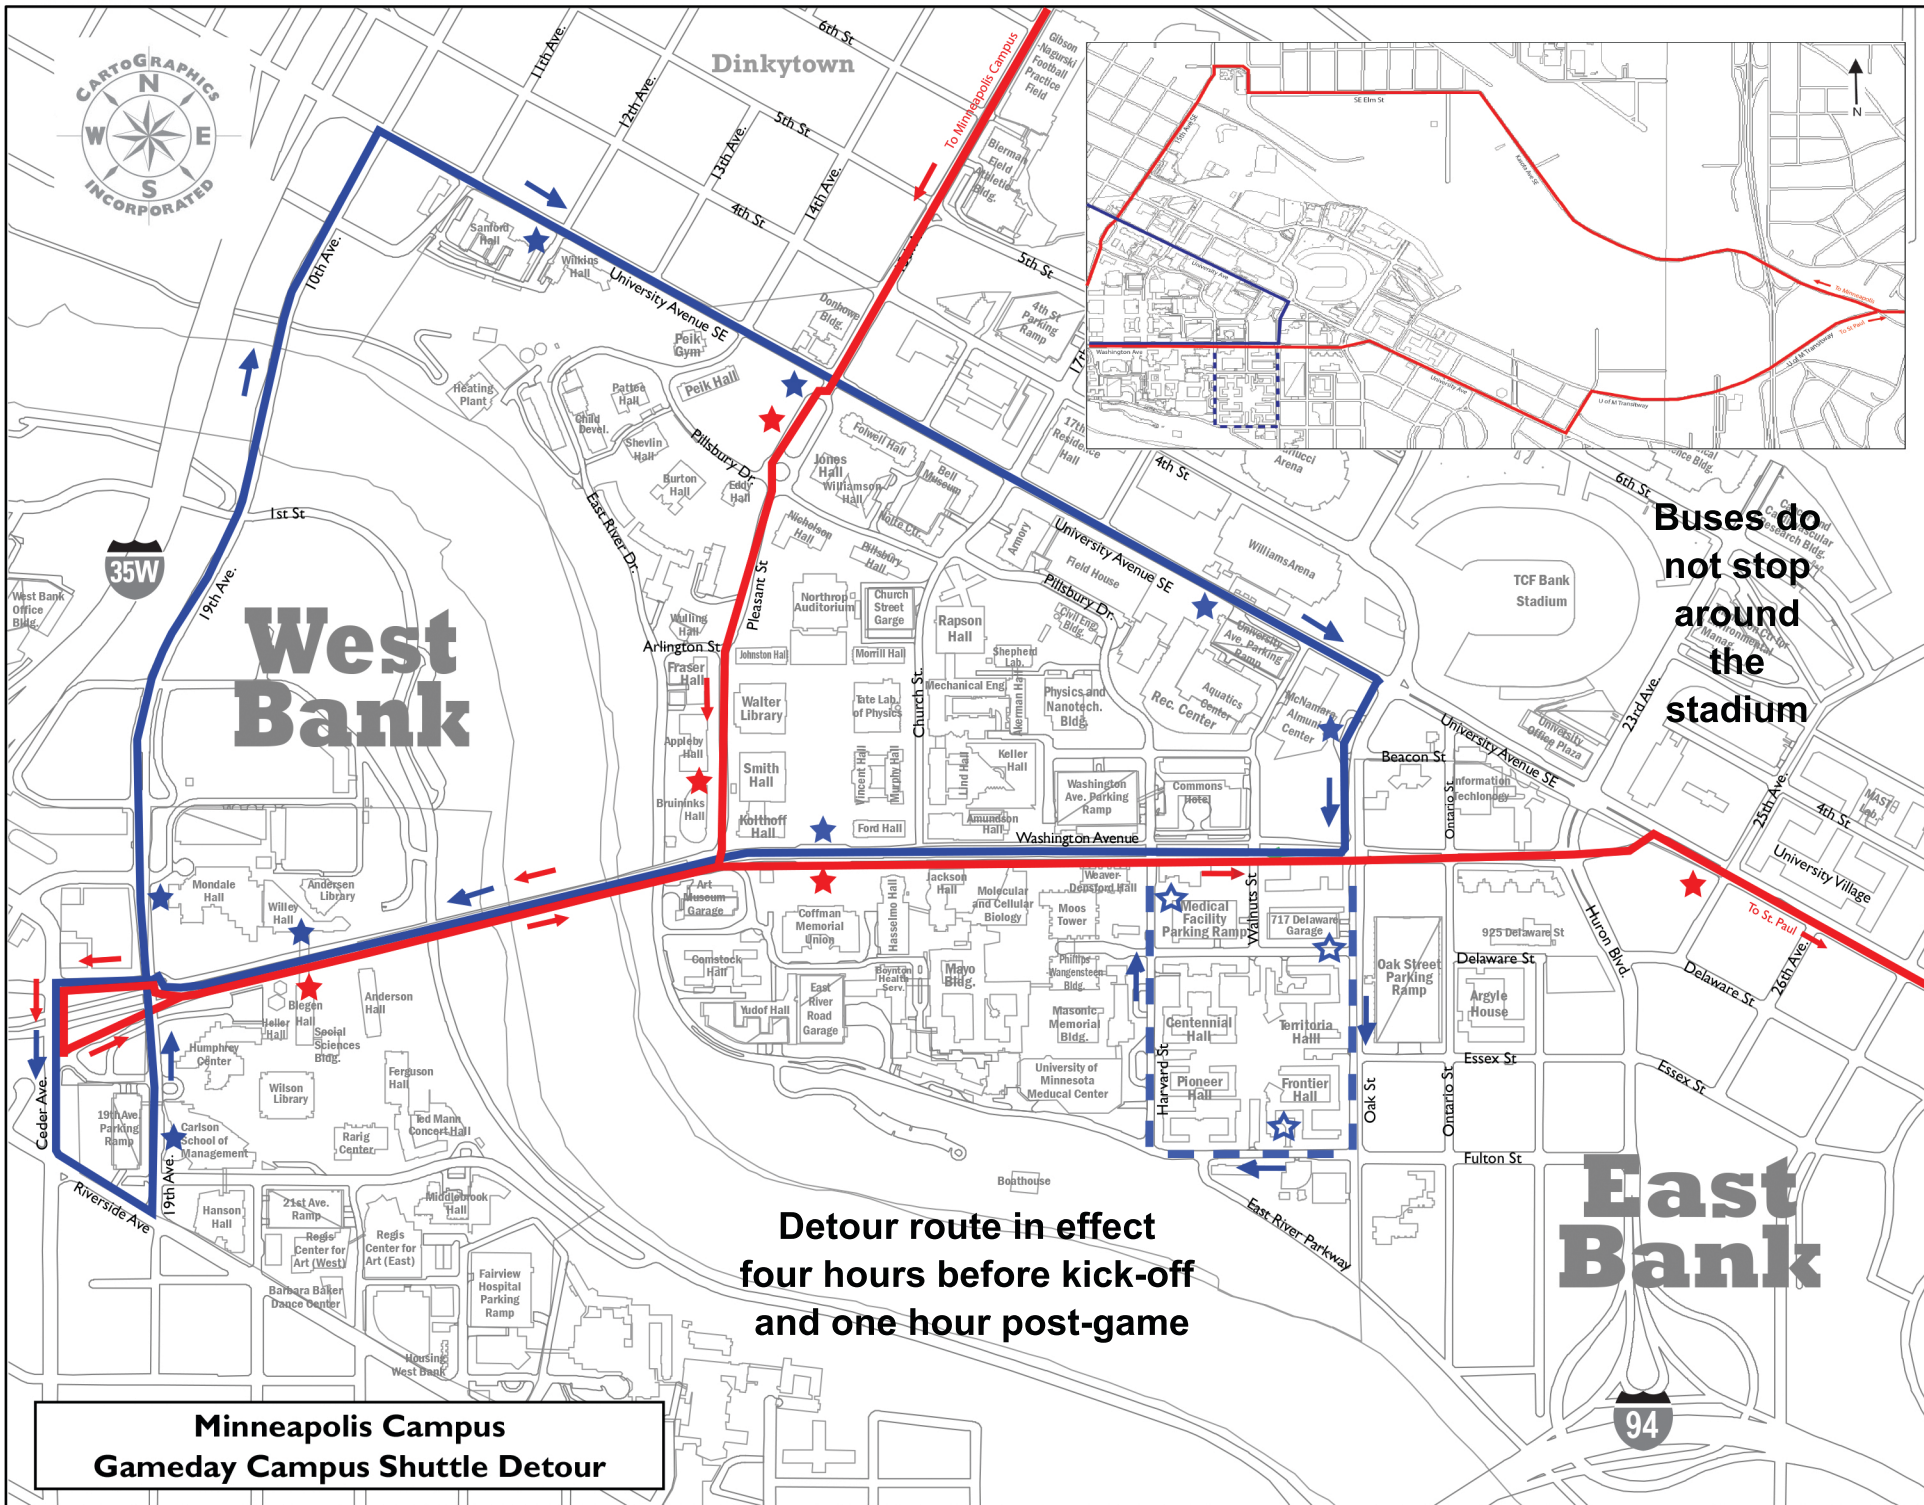

★ ★ ☆ Bus Stops — Campus Connector — University Ave. Circulator - - - University Ave. Circulator Extended Route (Weeknight and Weekend)

**Minneapolis Campus
Gameday Campus Shuttle Detour**