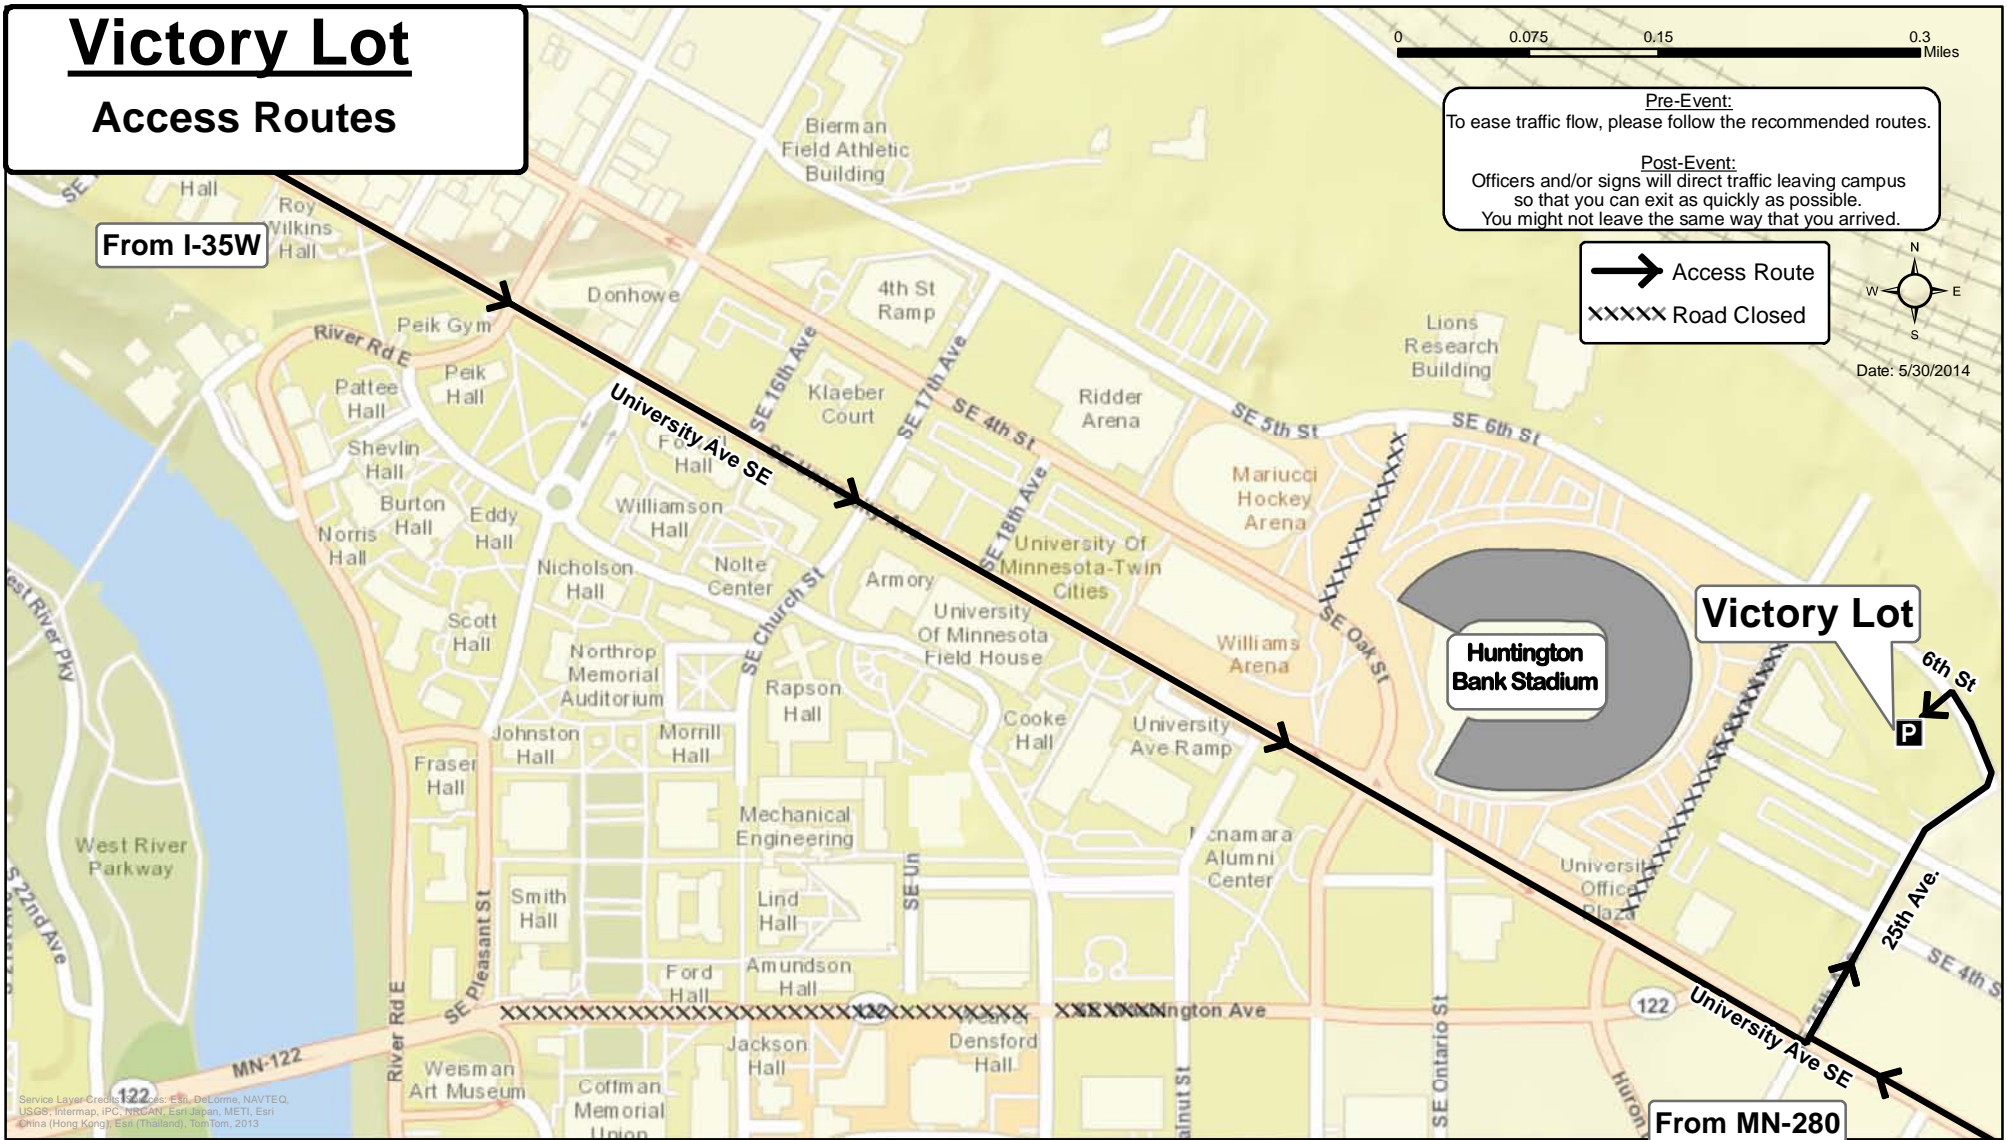

Victory Lot

Major Access Routes

Date: 5/30/2014

Map by Mapbox. Credits: Sources: Esri, DeLorme, NAVTEQ, © 2014 Mapbox, © 2014 OpenStreetMap contributors, © 2014 TomTom, © 2014 Mapbox. Sources: Esri, DeLorme, NAVTEQ, © 2014 Mapbox, © 2014 OpenStreetMap contributors, © 2014 TomTom, © 2014 Mapbox.

Victory Lot Access Routes

From I-35W Southbound

1. Exit at MN-280 Southbound.
2. Exit and Right at University Ave.
3. Right at 25th Ave.
4. Left at 6th St.
5. Left into Victory Lot.

From I-35W Northbound

1. Exit at University Ave. (Exit 18)
2. Right at University Ave.
3. Left at 25th Ave.
4. Left at 6th St.
5. Left into Victory Lot.

From MN-280 Southbound

1. Exit at University Ave.
2. Right at University Ave.
3. Right at 25th Ave.
4. Left at 6th St.
5. Left into Victory Lot.

From MN-280 Northbound

1. Exit at University Ave.
2. Left at University Ave.
3. Right at 25th Ave.
4. Left at 6th St.
5. Left into Victory Lot.

Victory Lot Exit Routes

Follow the green route to exit.
To ease congestion, each parking area is assigned an exit route.