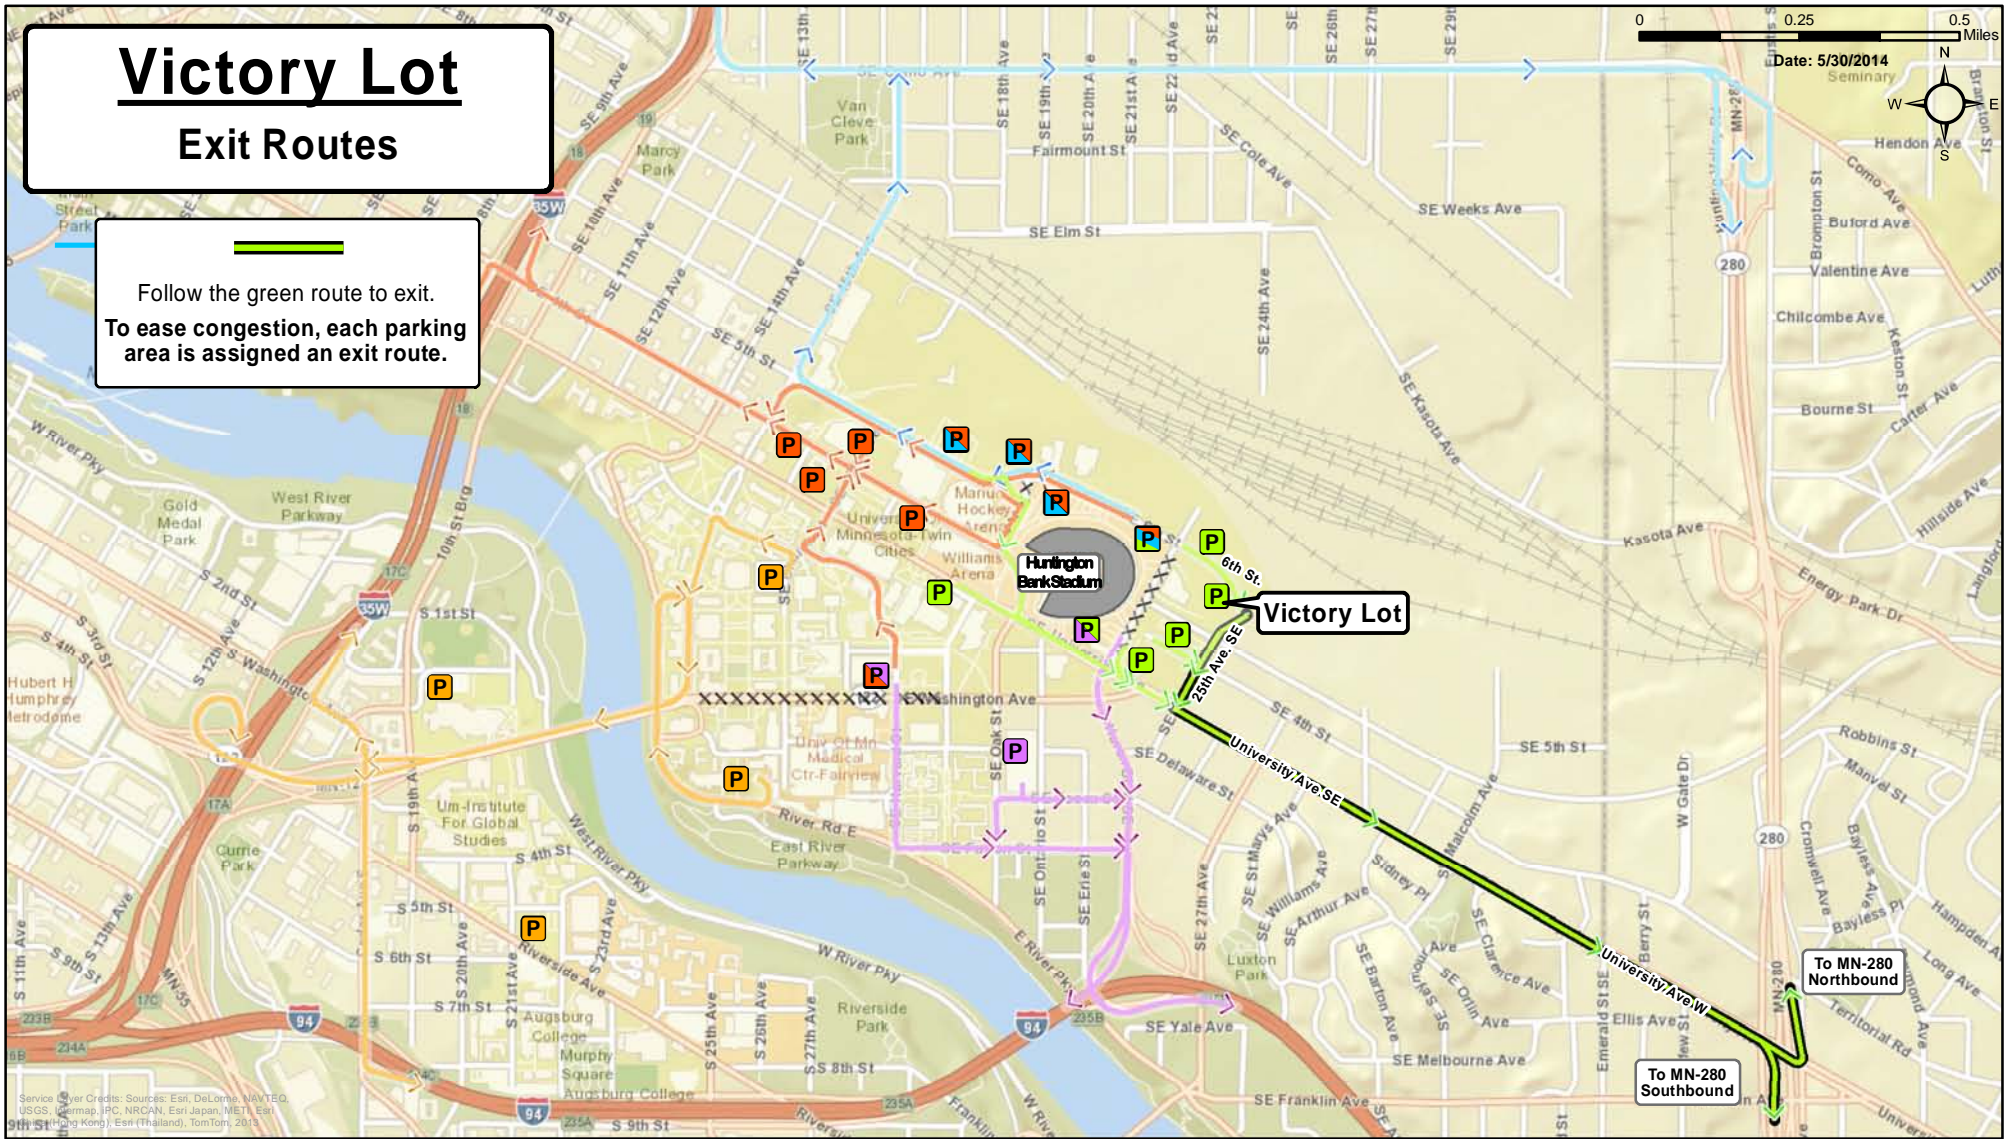

Victory Lot Access Routes

From I-35W Southbound

1. Exit at MN-280 Southbound.
2. Exit and Right at University Ave.
3. Right at 25th Ave.
4. Left at 6th St.
5. Left into Victory Lot.

From I-35W Northbound

1. Exit at University Ave. (Exit 18)
2. Right at University Ave.
3. Left at 25th Ave.
4. Left at 6th St.
5. Left into Victory Lot.

From MN-280 Southbound

1. Exit at University Ave.
2. Right at University Ave.
3. Right at 25th Ave.
4. Left at 6th St.
5. Left into Victory Lot.

From MN-280 Northbound

1. Exit at University Ave.
2. Left at University Ave.
3. Right at 25th Ave.
4. Left at 6th St.
5. Left into Victory Lot.

Victory Lot Exit Routes

Follow the green route to exit.
To ease congestion, each parking area is assigned an exit route.

To MN-280 Northbound

1. Turn right onto 6th St.,
2. Turn right onto 25th Ave.
3. Turn left onto University Ave.
4. Follow signs to MN-280 North

To MN-280 Southbound

1. Turn right onto 6th St.,
2. Turn right onto 25th Ave.
3. Turn left onto University Ave.
4. Follow signs to MN-280 South