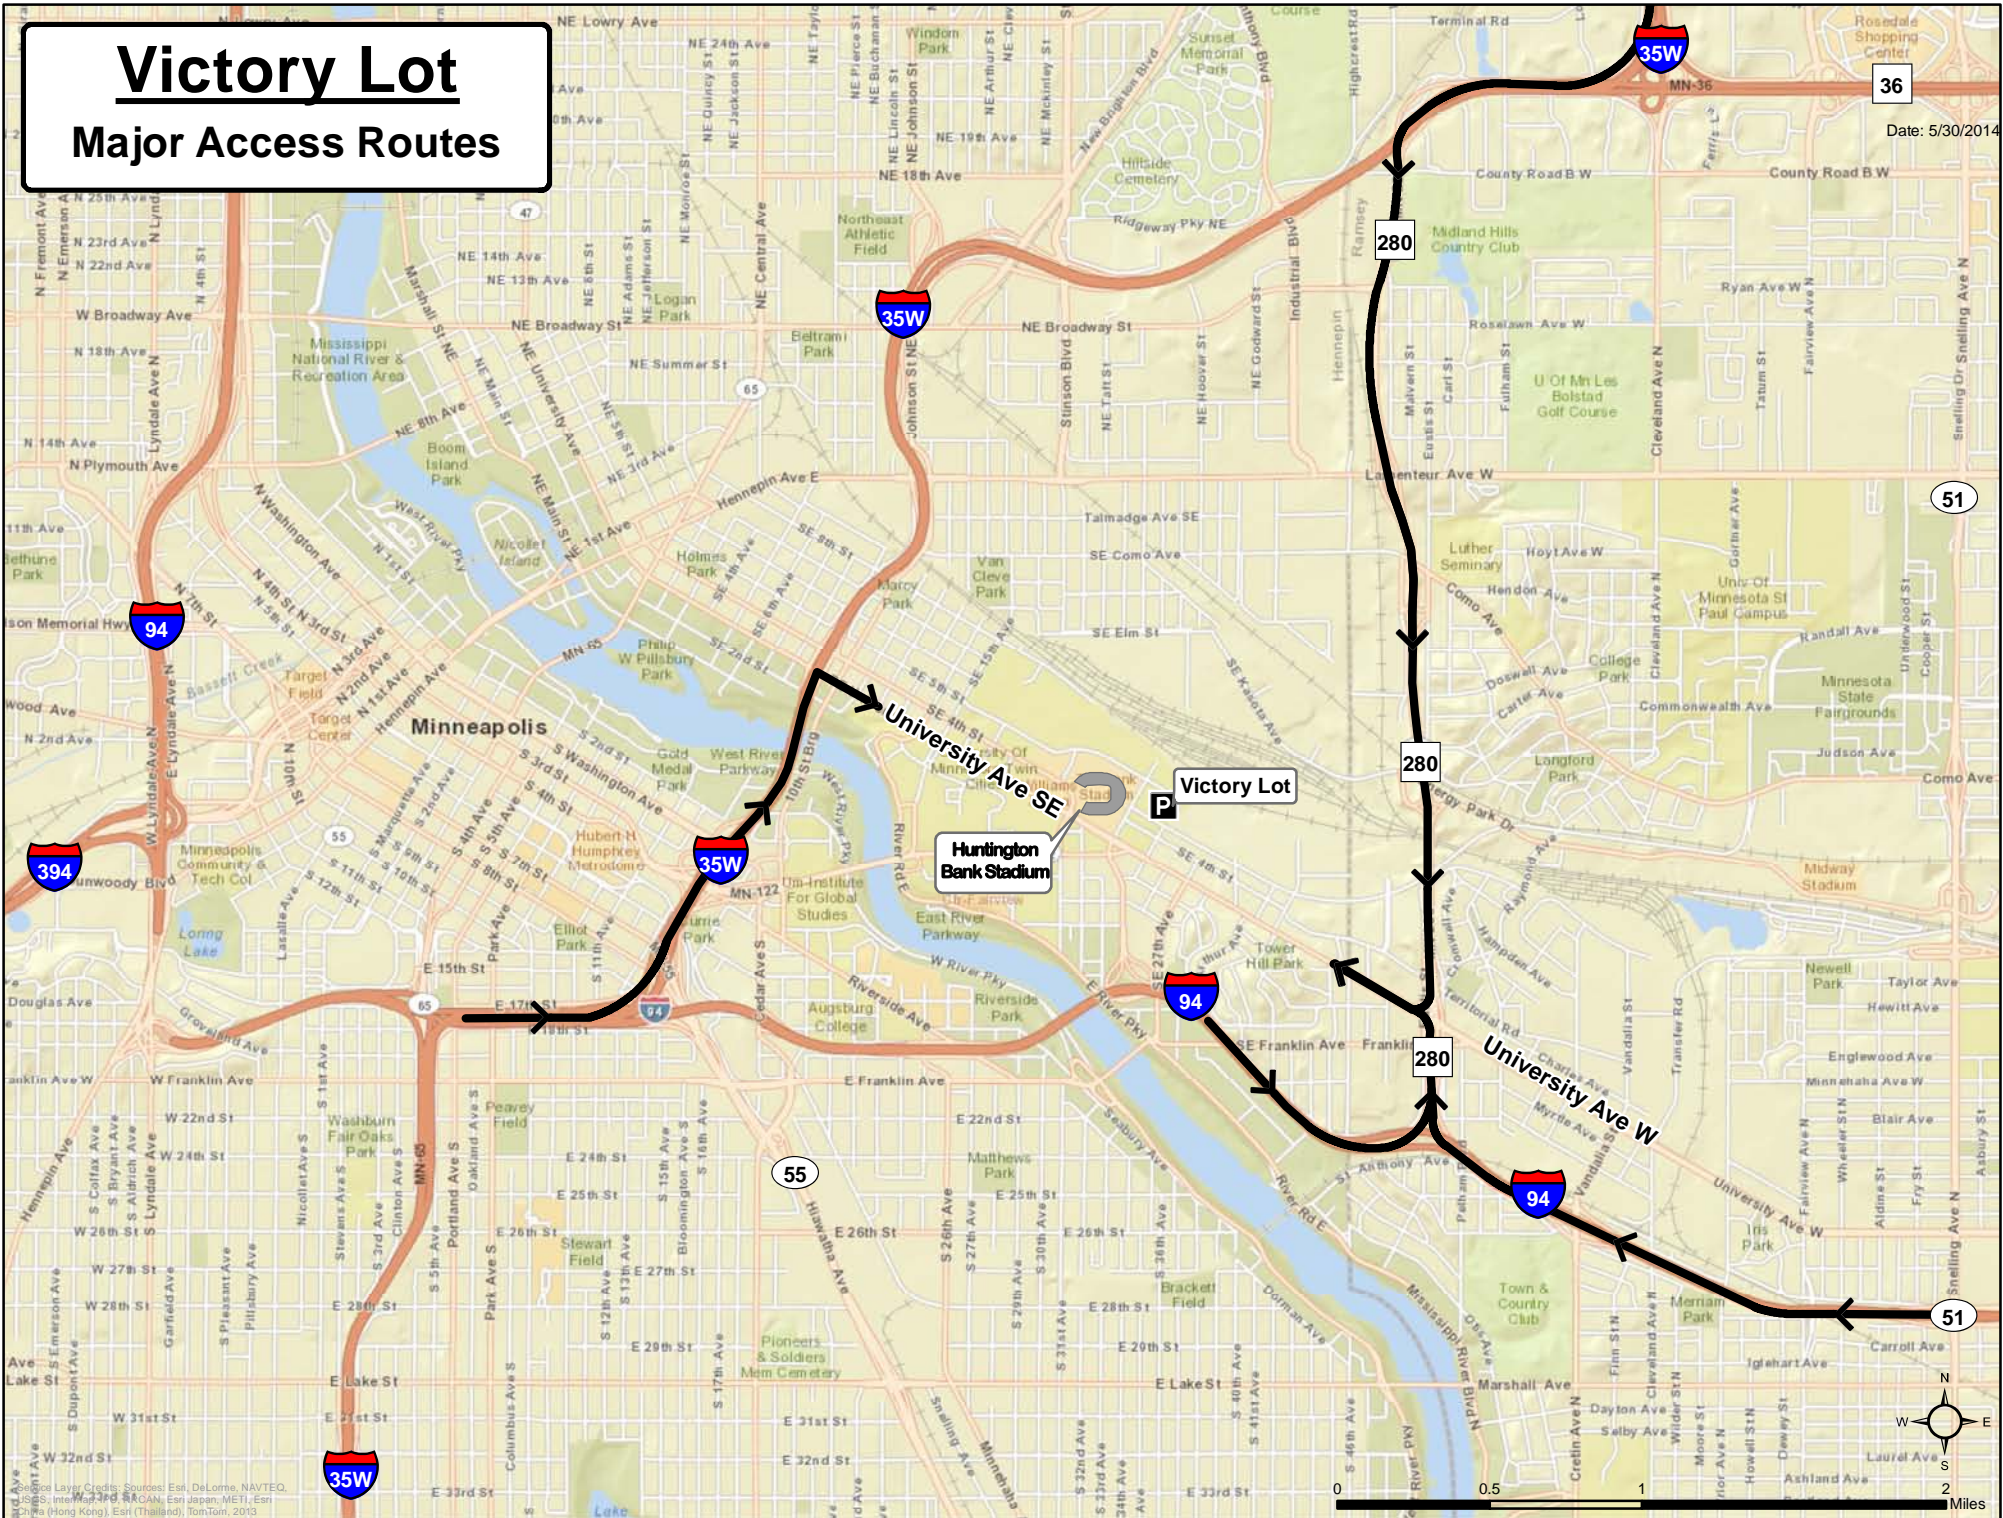

Victory Lot

Major Access Routes

Date: 5/30/2014