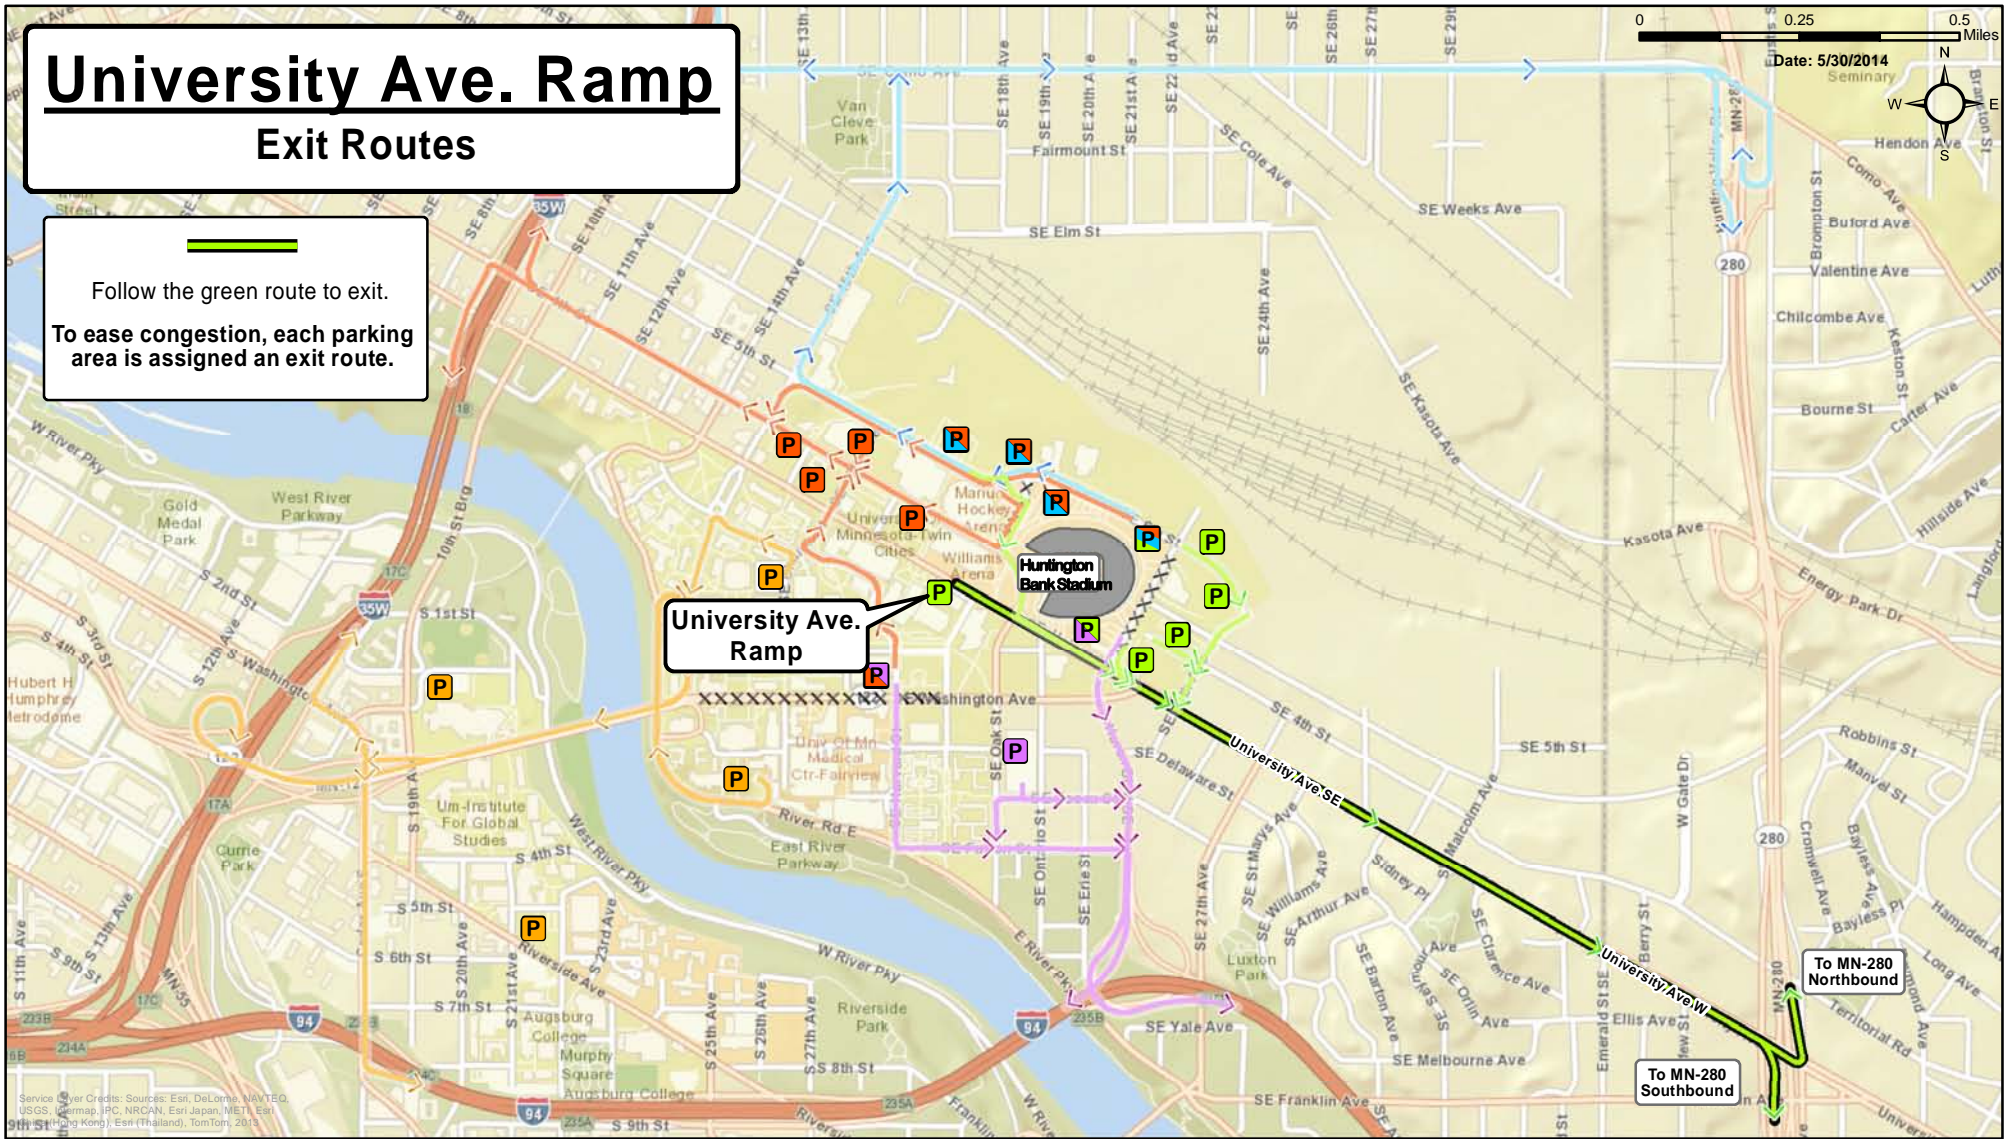

University Ave. Ramp

Access Routes

Pre-Event:
To ease traffic flow, please follow the recommended routes.

Post-Event:
Officers and/or signs will direct traffic leaving campus so that you can exit as quickly as possible. You might not leave the same way that you arrived.

→ Access Route
XXXXXX Road Closed

North Arrow
Date: 5/30/2014

From I-35W Southbound

1. Exit at University Ave. (Exit 18)
2. Left at University Ave.
3. Right into University Ave. Ramp

From MN-280 Southbound

1. Exit at University Ave.
2. Right at University Ave.
3. Right at 4th St.
4. Left at 17th Ave.
5. Left at University Ave., Right into Ramp

From I-35W Northbound

1. Exit at University Ave. (Exit 18)
2. Right at University Ave.
3. Right into University Ave. Ramp

From MN-280 Northbound

1. Exit at University Ave.
2. Left at University Ave.
3. Right at 4th St.
4. Left at 17th Ave.
5. Left at University Ave., Right into Ramp

University Ave. Ramp Exit Routes

Follow the green route to exit.
To ease congestion, each parking area is assigned an exit route.