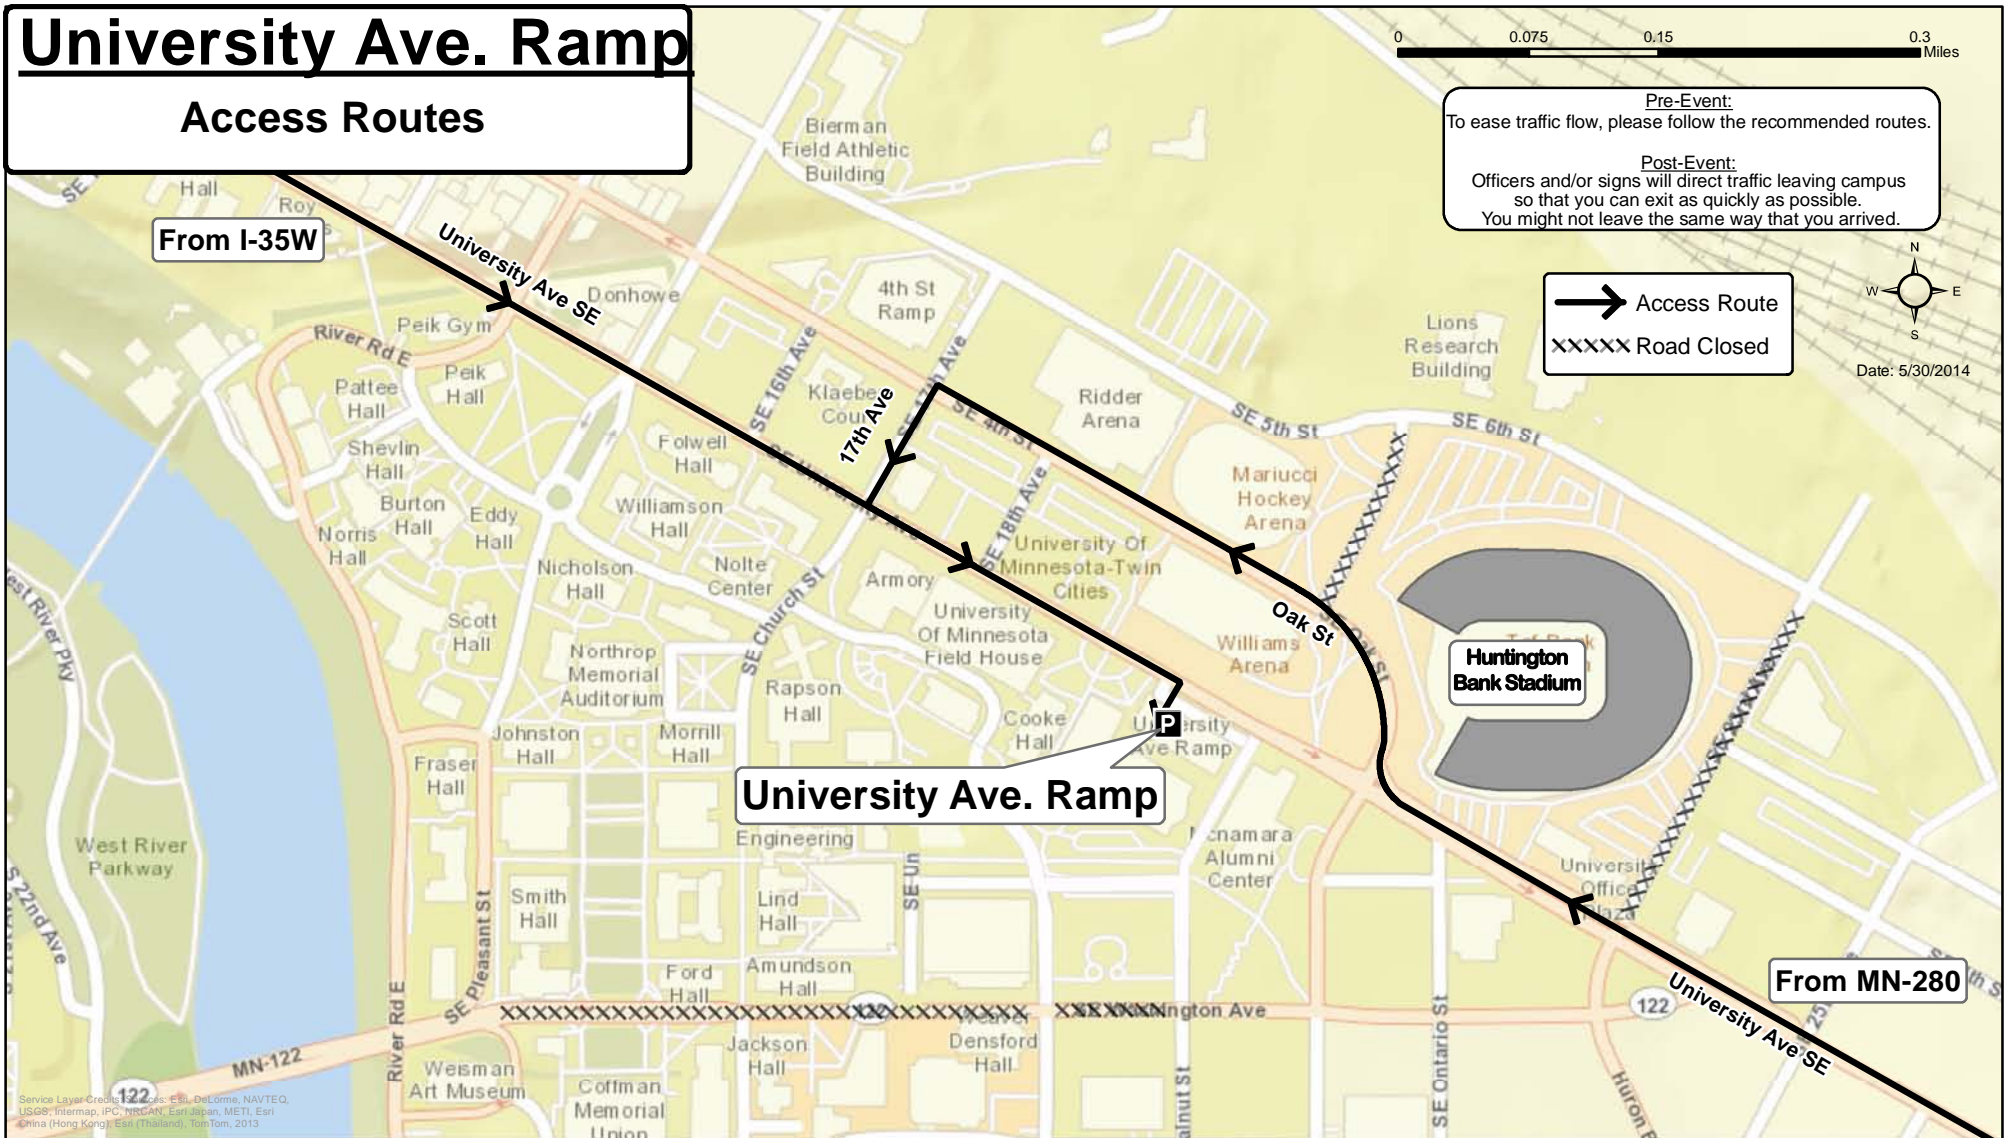

University Ave. Ramp

Access Routes

Pre-Event:
To ease traffic flow, please follow the recommended routes.

Post-Event:
Officers and/or signs will direct traffic leaving campus so that you can exit as quickly as possible. You might not leave the same way that you arrived.

→ Access Route
XXXXXX Road Closed

North Arrow
Date: 5/30/2014

From I-35W Southbound

1. Exit at University Ave. (Exit 18)
2. Left at University Ave.
3. Right into University Ave. Ramp

From MN-280 Southbound

1. Exit at University Ave.
2. Right at University Ave.
3. Right at 4th St.
4. Left at 17th Ave.
5. Left at University Ave., Right into Ramp

From I-35W Northbound

1. Exit at University Ave. (Exit 18)
2. Right at University Ave.
3. Right into University Ave. Ramp

From MN-280 Northbound

1. Exit at University Ave.
2. Left at University Ave.
3. Right at 4th St.
4. Left at 17th Ave.
5. Left at University Ave., Right into Ramp

University Ave. Ramp Exit Routes

Follow the green route to exit.
To ease congestion, each parking area is assigned an exit route.