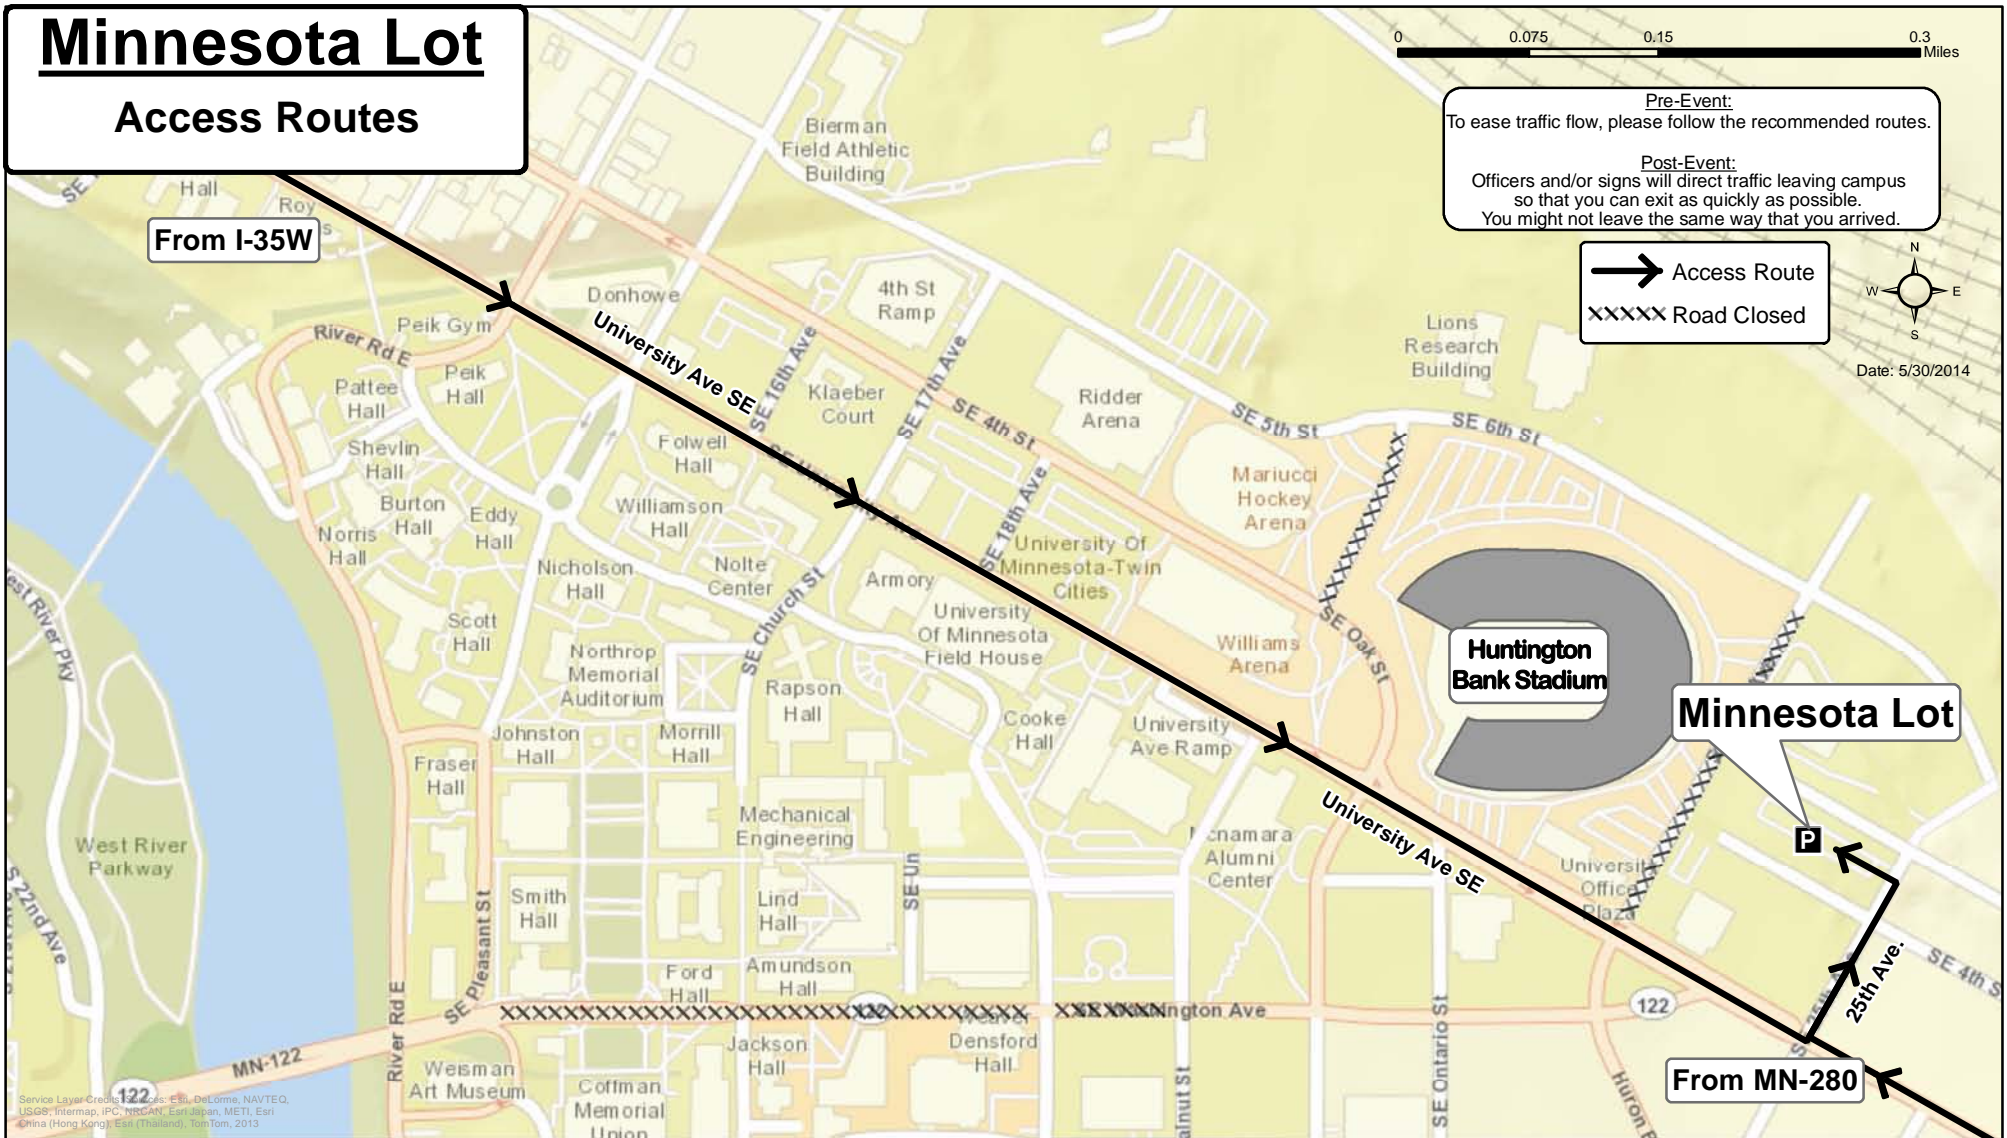

Minnesota Lot Access Routes

From I-35W Southbound

1. Exit at MN-280 Southbound
2. Exit at University Ave.
3. Right at University Ave.
4. Right at 25th Ave.
5. Left into Minnesota Lot.

From I-35W Northbound

1. Exit at University Ave. (Exit 18)
2. Right at University Ave.
3. Left at 25th Ave.
4. Left into Minnesota Lot.

From MN-280 Southbound

1. Exit at University Ave.
2. Right at University Ave.
3. Right at 25th Ave.
4. Left into Minnesota Lot.

From MN-280 Northbound

1. Exit at University Ave.
2. Left at University Ave.
3. Right at 25th Ave.
4. Left into Minnesota Lot.

Minnesota Lot Exit Routes

Follow the green route to exit.
To ease congestion, each parking area is assigned an exit route.

To MN-280 Northbound

1. Turn right onto 25th Ave.
2. Turn left onto University Ave.
3. Follow signs to MN-280 North

To MN-280 Southbound

1. Turn right onto 25th Ave.
2. Turn left onto University Ave.
3. Follow signs to MN-280 South