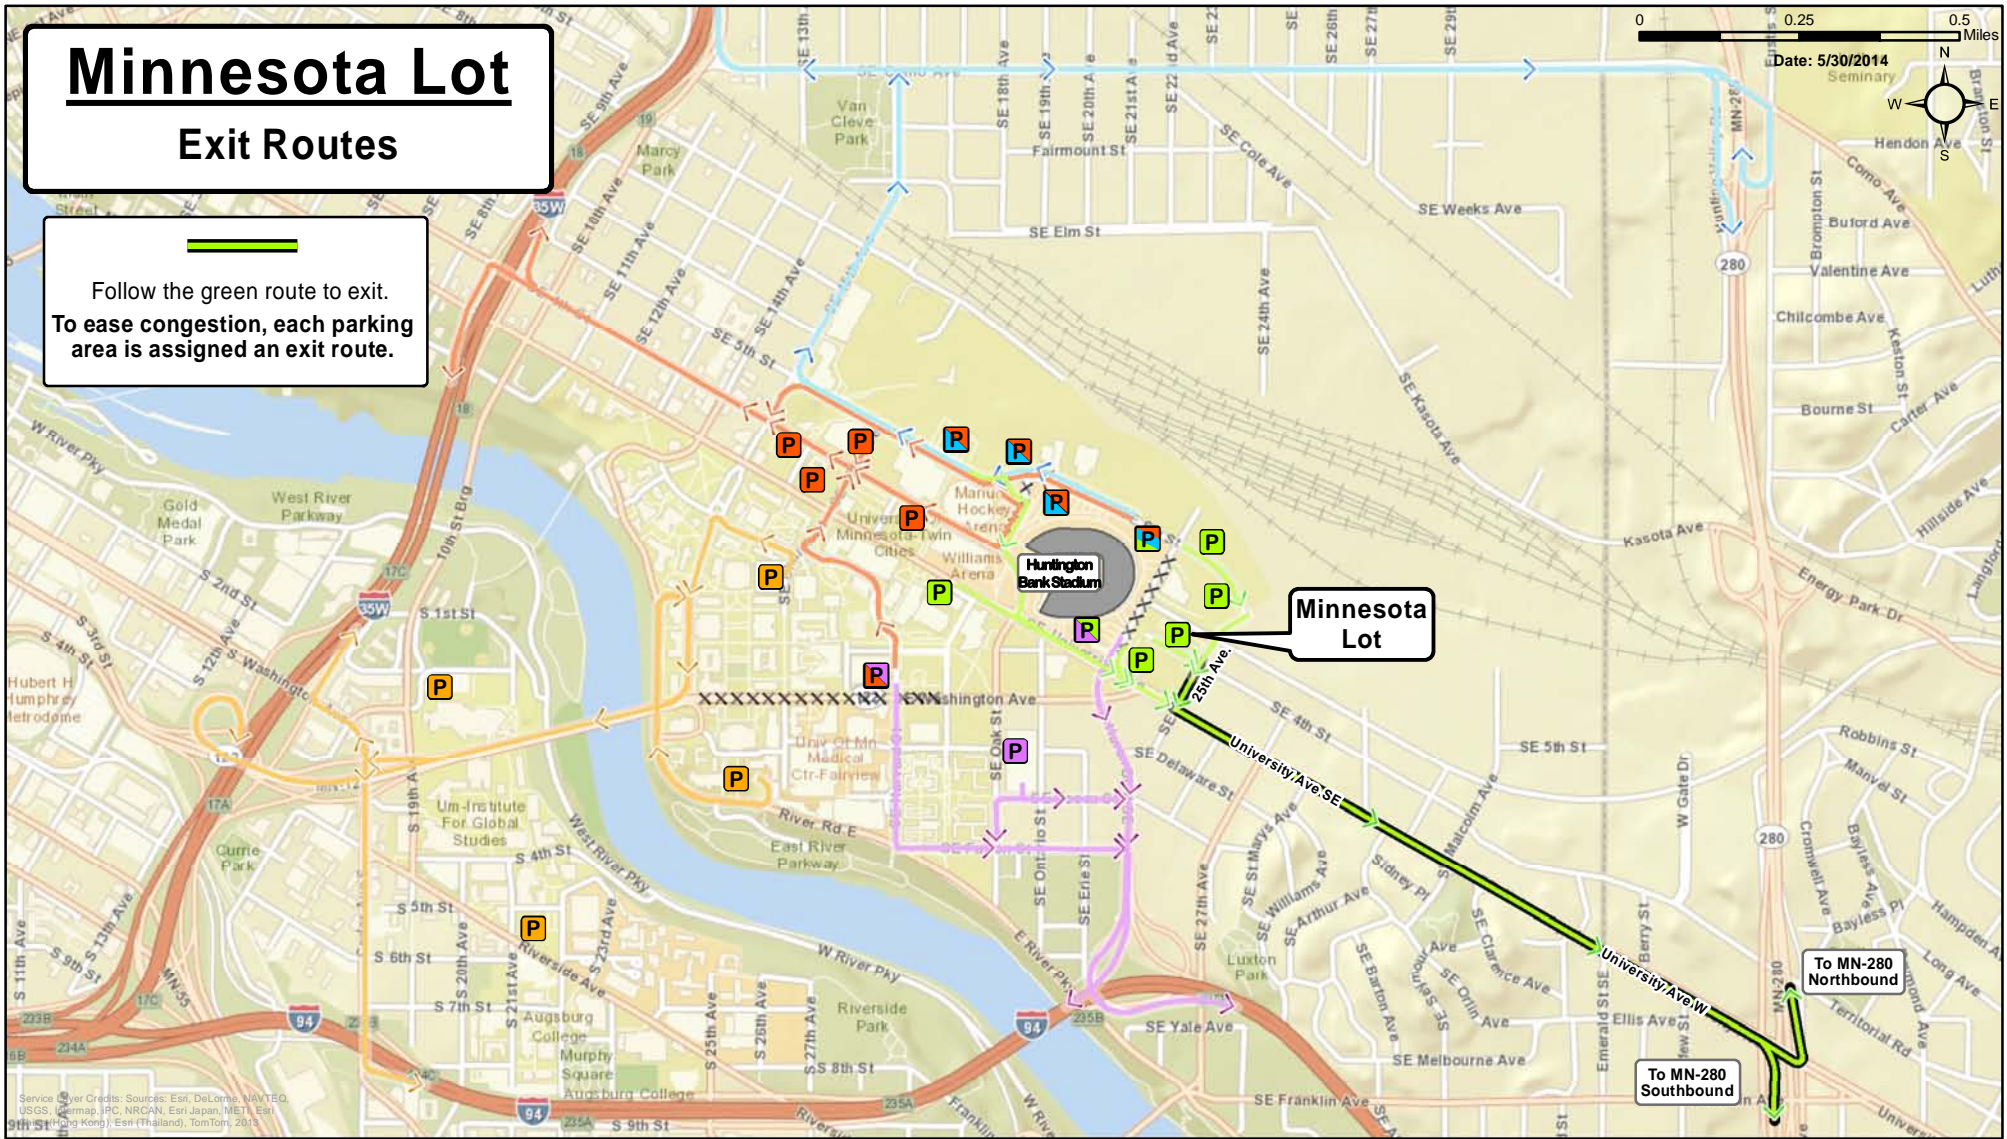

Minnesota Lot Access Routes

From I-35W Southbound

1. Exit at MN-280 Southbound
2. Exit at University Ave.
3. Right at University Ave.
4. Right at 25th Ave.
5. Left into Minnesota Lot.

From I-35W Northbound

1. Exit at University Ave. (Exit 18)
2. Right at University Ave.
3. Left at 25th Ave.
4. Left into Minnesota Lot.

From MN-280 Southbound

1. Exit at University Ave.
2. Right at University Ave.
3. Right at 25th Ave.
4. Left into Minnesota Lot.

From MN-280 Northbound

1. Exit at University Ave.
2. Left at University Ave.
3. Right at 25th Ave.
4. Left into Minnesota Lot.

Minnesota Lot Exit Routes

Follow the green route to exit.
To ease congestion, each parking area is assigned an exit route.

To MN-280 Northbound

1. Turn right onto 25th Ave.
2. Turn left onto University Ave.
3. Follow signs to MN-280 North

To MN-280 Southbound

1. Turn right onto 25th Ave.
2. Turn left onto University Ave.
3. Follow signs to MN-280 South