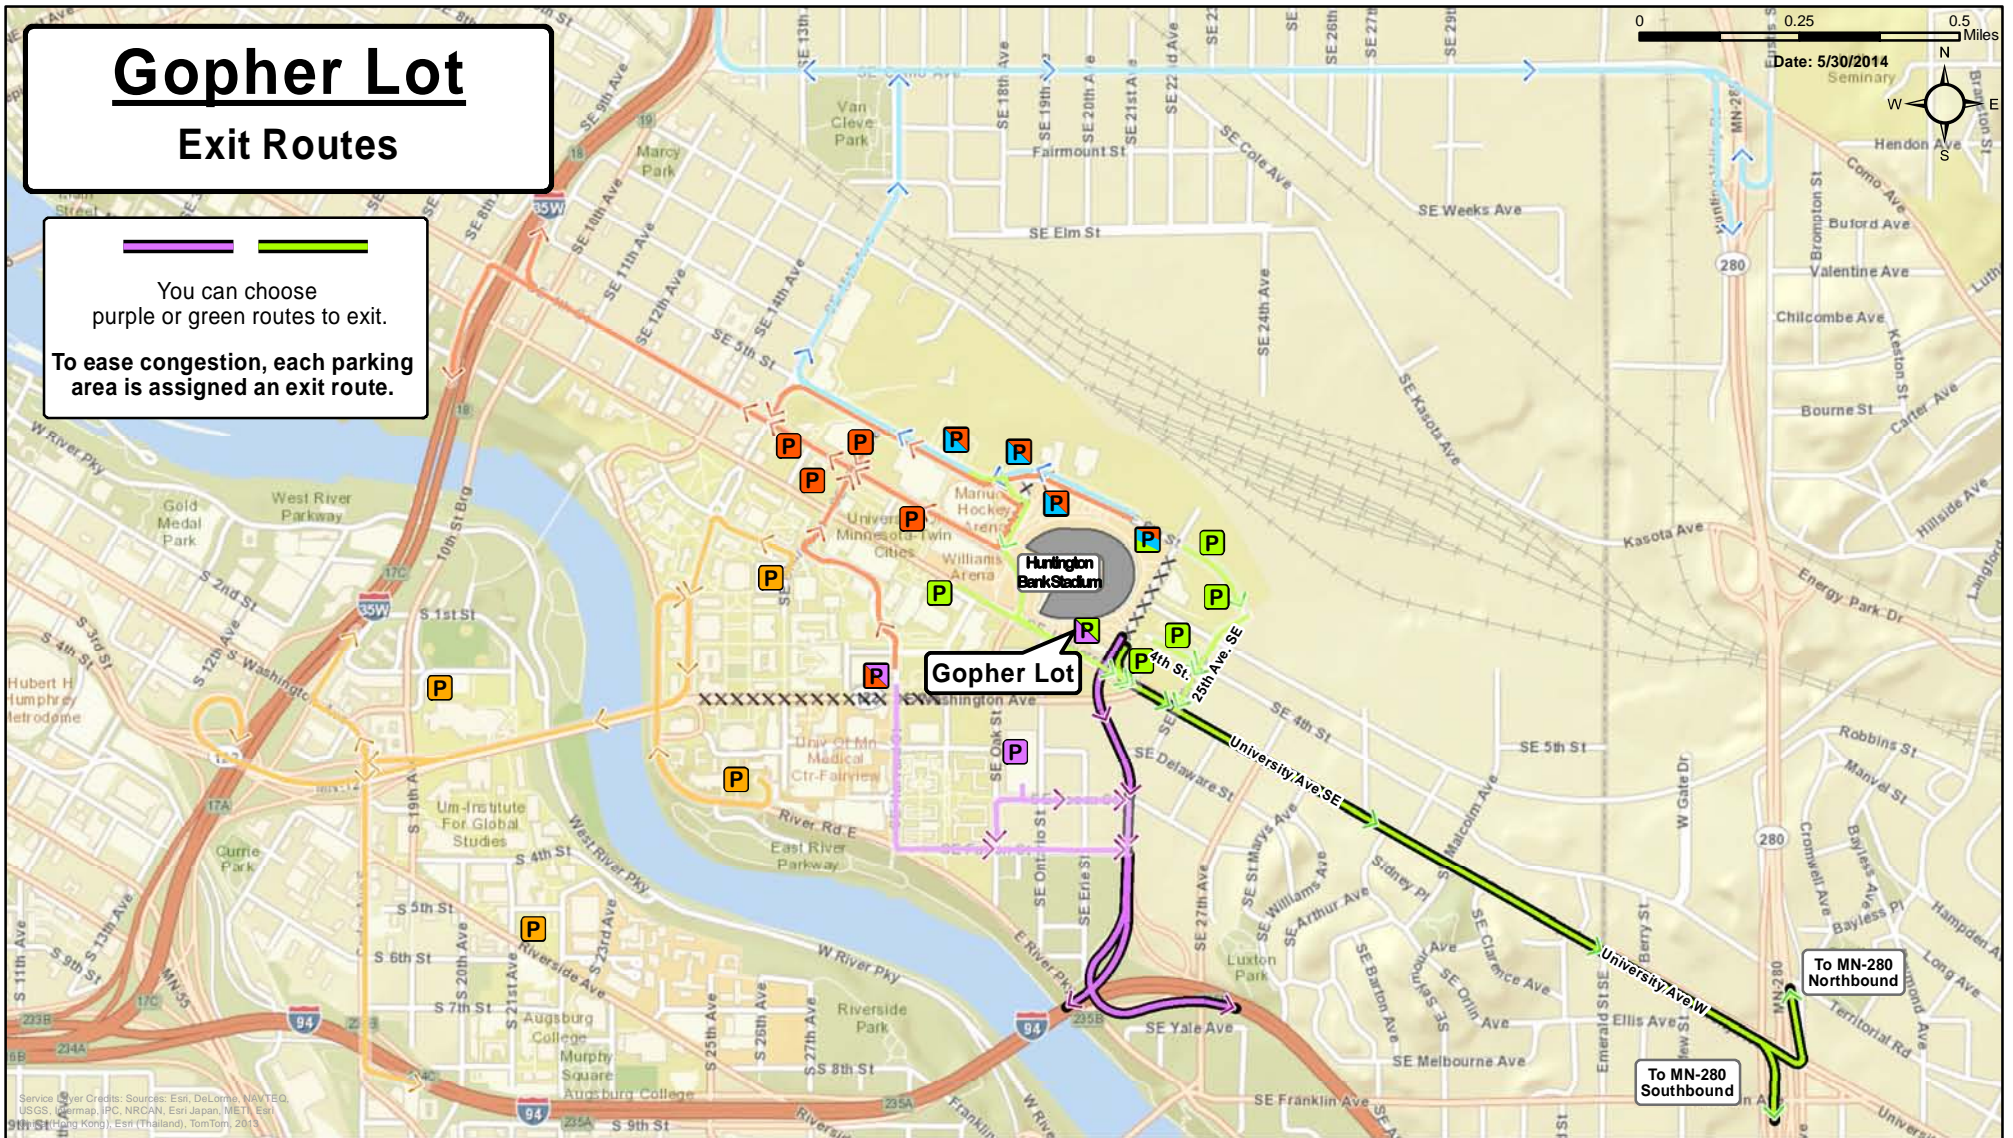

Gopher Lot

Major Access Routes

Date: 5/30/2014

Gopher Lot

Access Routes

- From I-35W Southbound**
1. Exit to MN-280 South
 2. Exit at University Ave. (Exit 18)
 3. Right at University Ave.
 4. Right at 23rd Ave.
 5. Left into Gopher Lot.

- From I-35W Northbound**
1. Exit at University Ave. (Exit 18)
 2. Right at University Ave.
 3. Left at 23rd Ave.
 4. Left into Gopher Lot.

- From MN-280 Southbound**
1. Exit at University Ave.
 2. Right at University Ave.
 3. Right at 23rd Ave.
 4. Left into Gopher Lot.

- From MN-280 Northbound**
1. Exit at University Ave.
 2. Left at University Ave.
 3. Right at 23rd Ave.
 4. Left into Gopher Lot.

Gopher Lot Exit Routes

You can choose purple or green routes to exit.

To ease congestion, each parking area is assigned an exit route.

To I-94 Eastbound

1. Turn right onto 23rd Ave.
2. Continue onto Huron Blvd.
3. Stay in right lane and continue to I94 East

To MN-280 Southbound

1. Turn right onto 23rd Ave.
2. Turn left onto University Ave.
3. Turn right and follow signs to MN-280 South