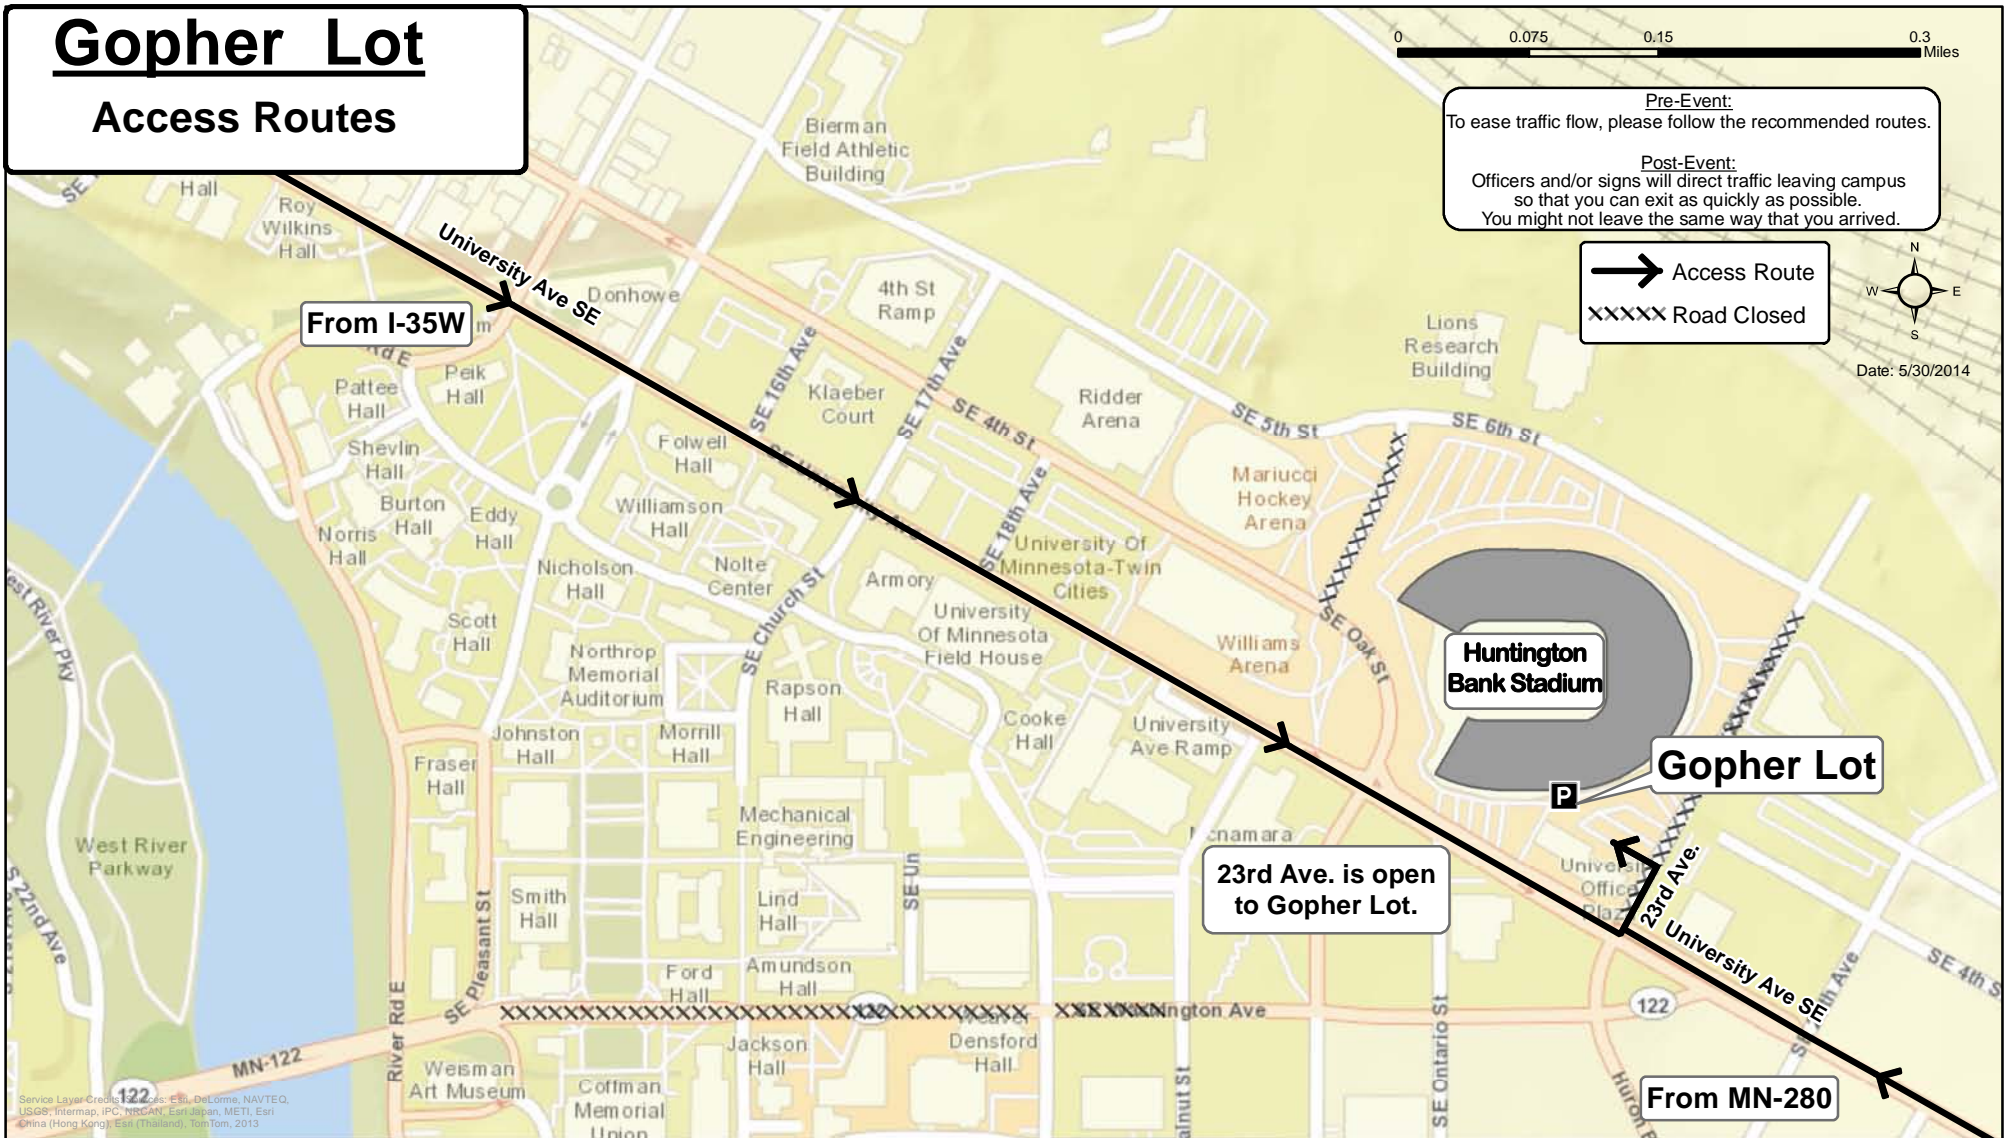

Gopher Lot

Major Access Routes

Date: 5/30/2014

Gopher Lot

Access Routes

- From I-35W Southbound**
1. Exit to MN-280 South
 2. Exit at University Ave. (Exit 18)
 3. Right at University Ave.
 4. Right at 23rd Ave.
 5. Left into Gopher Lot.

- From I-35W Northbound**
1. Exit at University Ave. (Exit 18)
 2. Right at University Ave.
 3. Left at 23rd Ave.
 4. Left into Gopher Lot.

- From MN-280 Southbound**
1. Exit at University Ave.
 2. Right at University Ave.
 3. Right at 23rd Ave.
 4. Left into Gopher Lot.

- From MN-280 Northbound**
1. Exit at University Ave.
 2. Left at University Ave.
 3. Right at 23rd Ave.
 4. Left into Gopher Lot.

Gopher Lot Exit Routes

You can choose purple or green routes to exit.

To ease congestion, each parking area is assigned an exit route.

To I-94 Eastbound

1. Turn right onto 23rd Ave.
2. Continue onto Huron Blvd.
3. Stay in right lane and continue to I94 East

To MN-280 Southbound

1. Turn right onto 23rd Ave.
2. Turn left onto University Ave.
3. Turn right and follow signs to MN-280 South