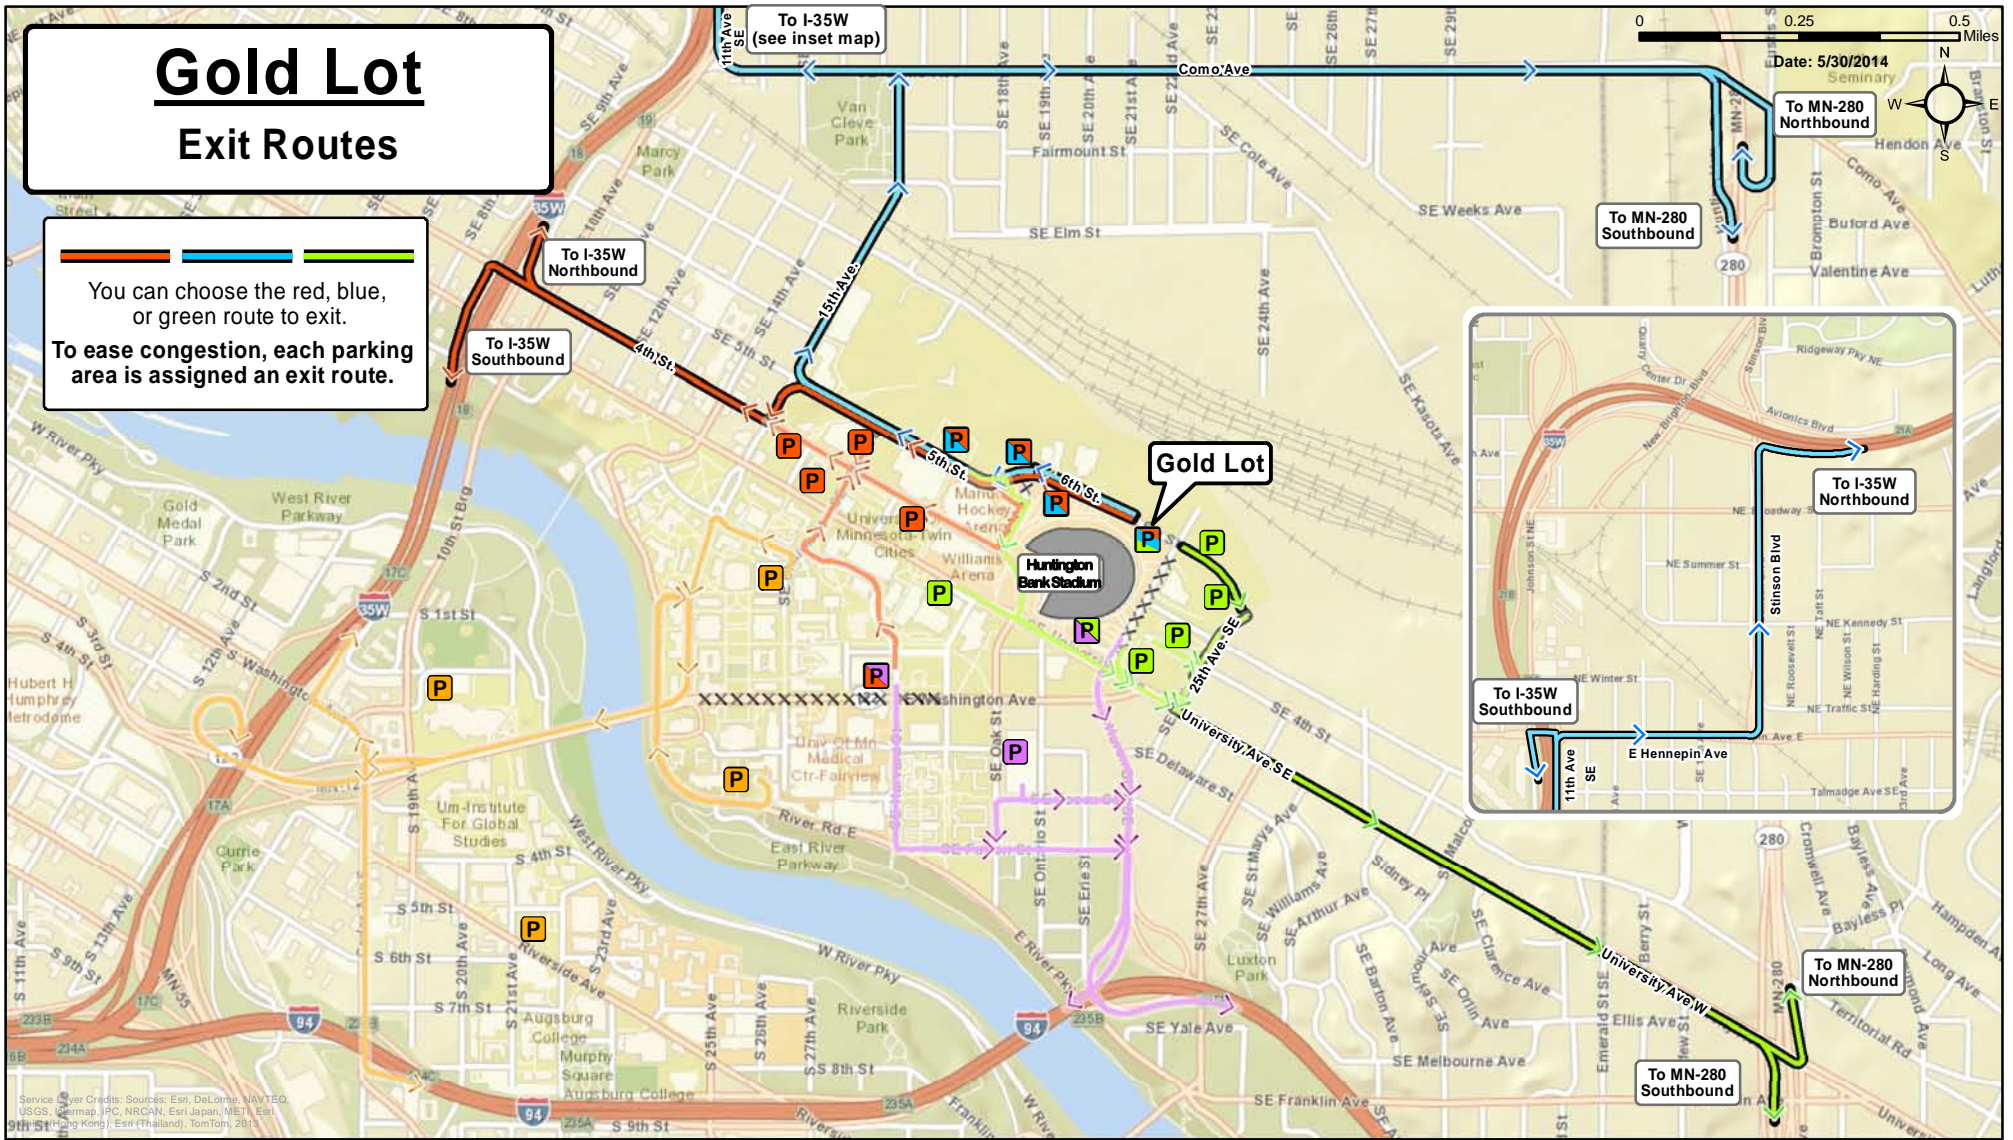

- From I-35W Southbound**
1. Exit at University Ave. (Exit 18)
 2. Left at University Ave.
 3. Left at 15th Ave.
 4. Right at 5th St., continue to 6th St.
 5. Right into Gold Lot.

- From MN-280 Southbound**
1. Exit at University Ave.
 2. Right at University Ave.
 3. Right at 25th Ave.
 4. Left at 6th St.
 5. Left into Gold Lot.

- From I-35W Northbound**
1. Exit at University Ave. (Exit 18)
 2. Right at University Ave.
 3. Left at 15th Ave.
 4. Right at 5th St., continue to 6th St.
 5. Right into Gold Lot.

- From MN-280 Northbound**
1. Exit at University Ave.
 2. Left at University Ave.
 3. Right at 25th Ave.
 4. Left at 6th St.
 5. Left into Gold Lot.

Gold Lot Exit Routes

You can choose the red, blue, or green route to exit.

To ease congestion, each parking area is assigned an exit route.

To I-35W
Via Red Route

1. Left onto 6th St., continue onto 5th St.
2. From left lane, turn left onto 15th Ave.
3. Right onto 4th St.
4. Left onto I-35W South, or right onto I-35W North

To I-35W North:
5b. Right onto Hennepin Ave.
6b. Left onto Stinson Blvd.

To I-35W South:
5a. Left onto Hennepin Ave.
6a. Left onto the onramp

7b. Right onto the onramp

To MN-280
Via Como Ave.

1. Turn left onto 6th St., continue to 5th St.
2. Turn right onto 15th Ave.
3. Turn right onto Como Ave.
4. Follow signs to MN-280