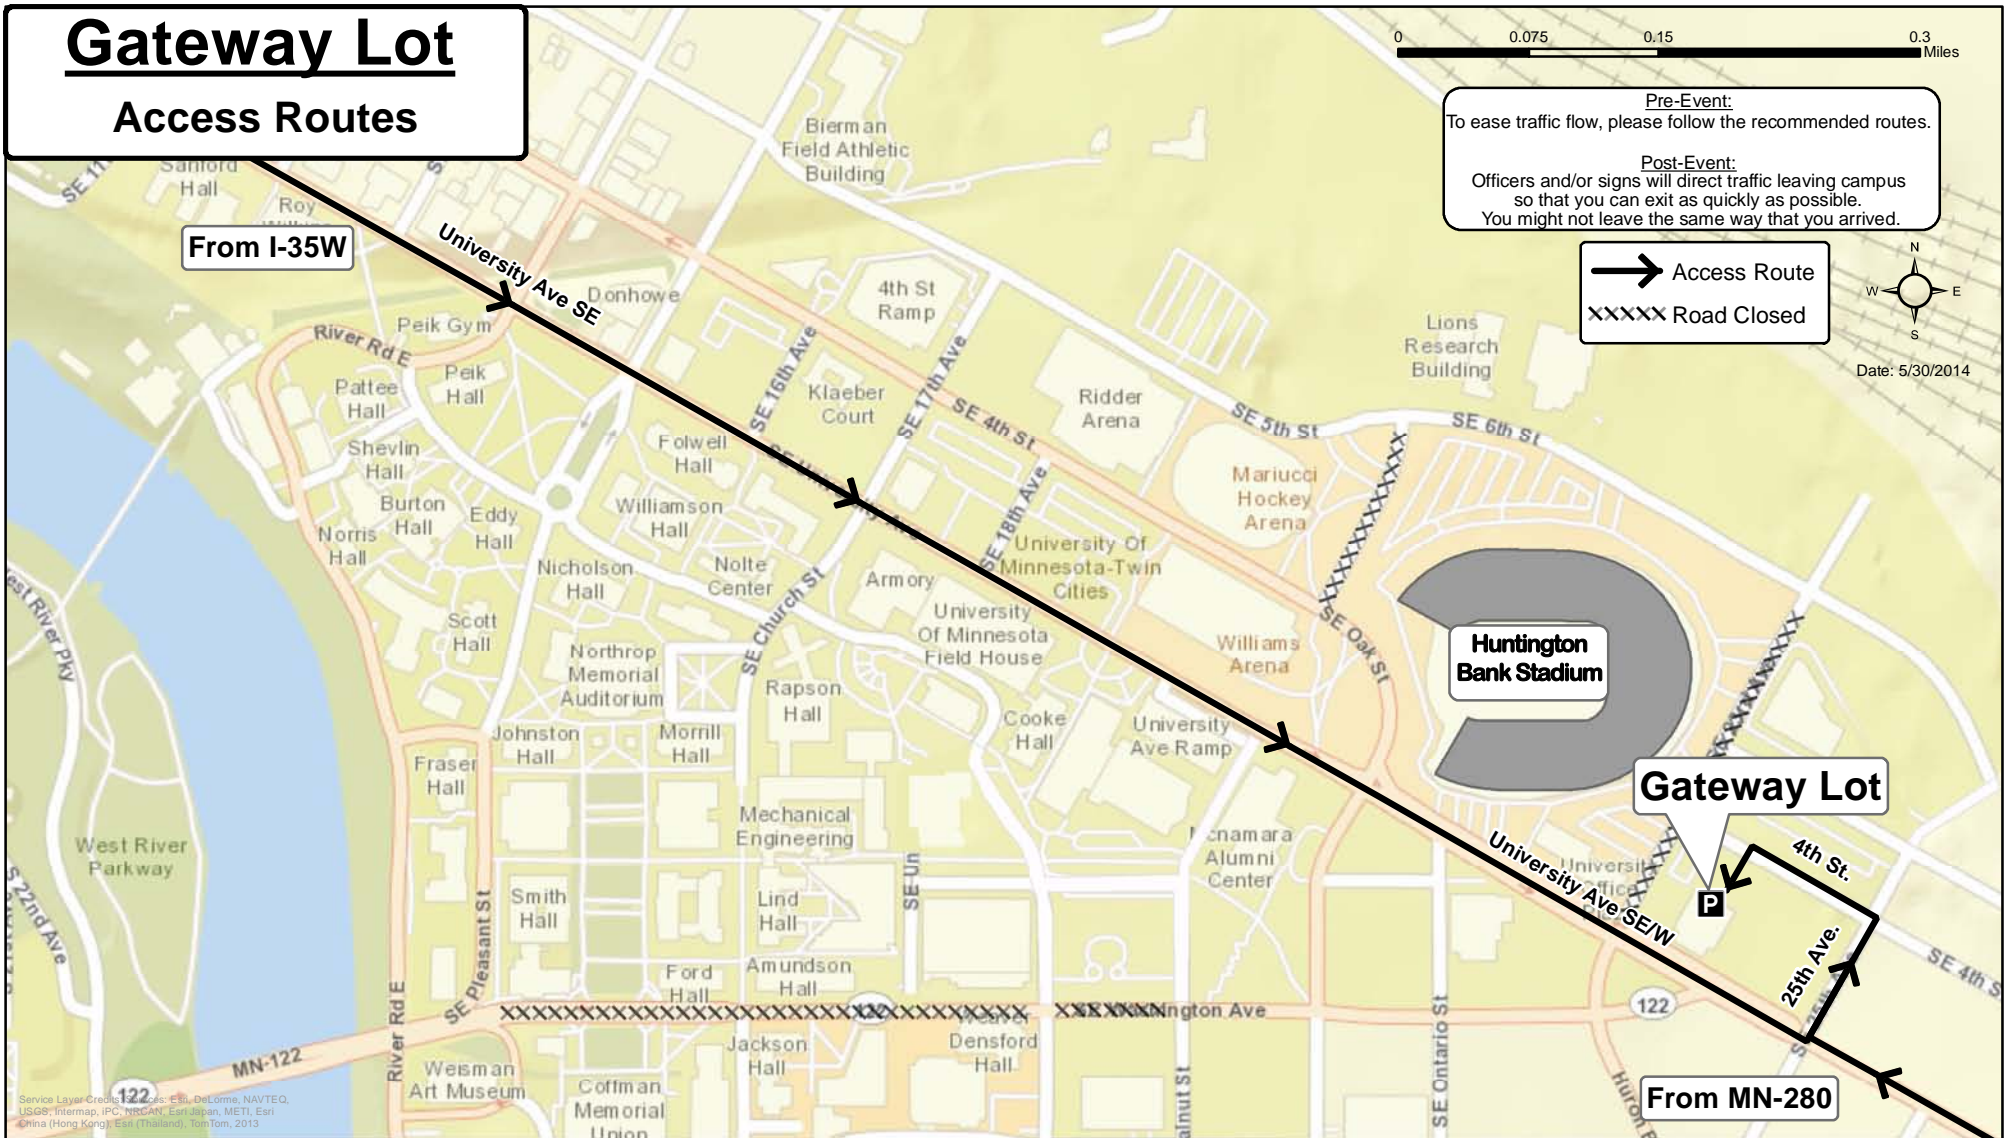

# Gateway Lot Access Routes

- From I-35W Southbound**
1. Exit at MN-280 Southbound
  2. Exit and Right at University Ave.
  3. Right at 25th Ave.
  4. Left at 4th St.
  5. Left into Gateway Lot.

- From MN-280 Southbound**
1. Exit at University Ave.
  2. Right at University Ave.
  3. Right at 25th Ave.
  4. Left at 4th St.
  5. Left into Gateway Lot.

- From I-35W Northbound**
1. Exit at University Ave. (Exit 18)
  2. Right at University Ave.
  3. Left at 25th Ave.
  4. Left at 4th St.
  5. Left into Gateway Lot.

- From MN-280 Northbound**
1. Exit at University Ave.
  2. Left at University Ave.
  3. Right at 25th Ave.
  4. Left at 4th St.
  5. Left into Gateway Lot.

# Gateway Lot Exit Routes

Follow the green route to exit.  
To ease congestion, each parking area is assigned an exit route.

## To MN-280 Southbound

1. Turn right onto 4th St.,
2. Turn right onto 25th Ave.
3. Turn left onto University Ave.
4. Follow signs to MN-280 South