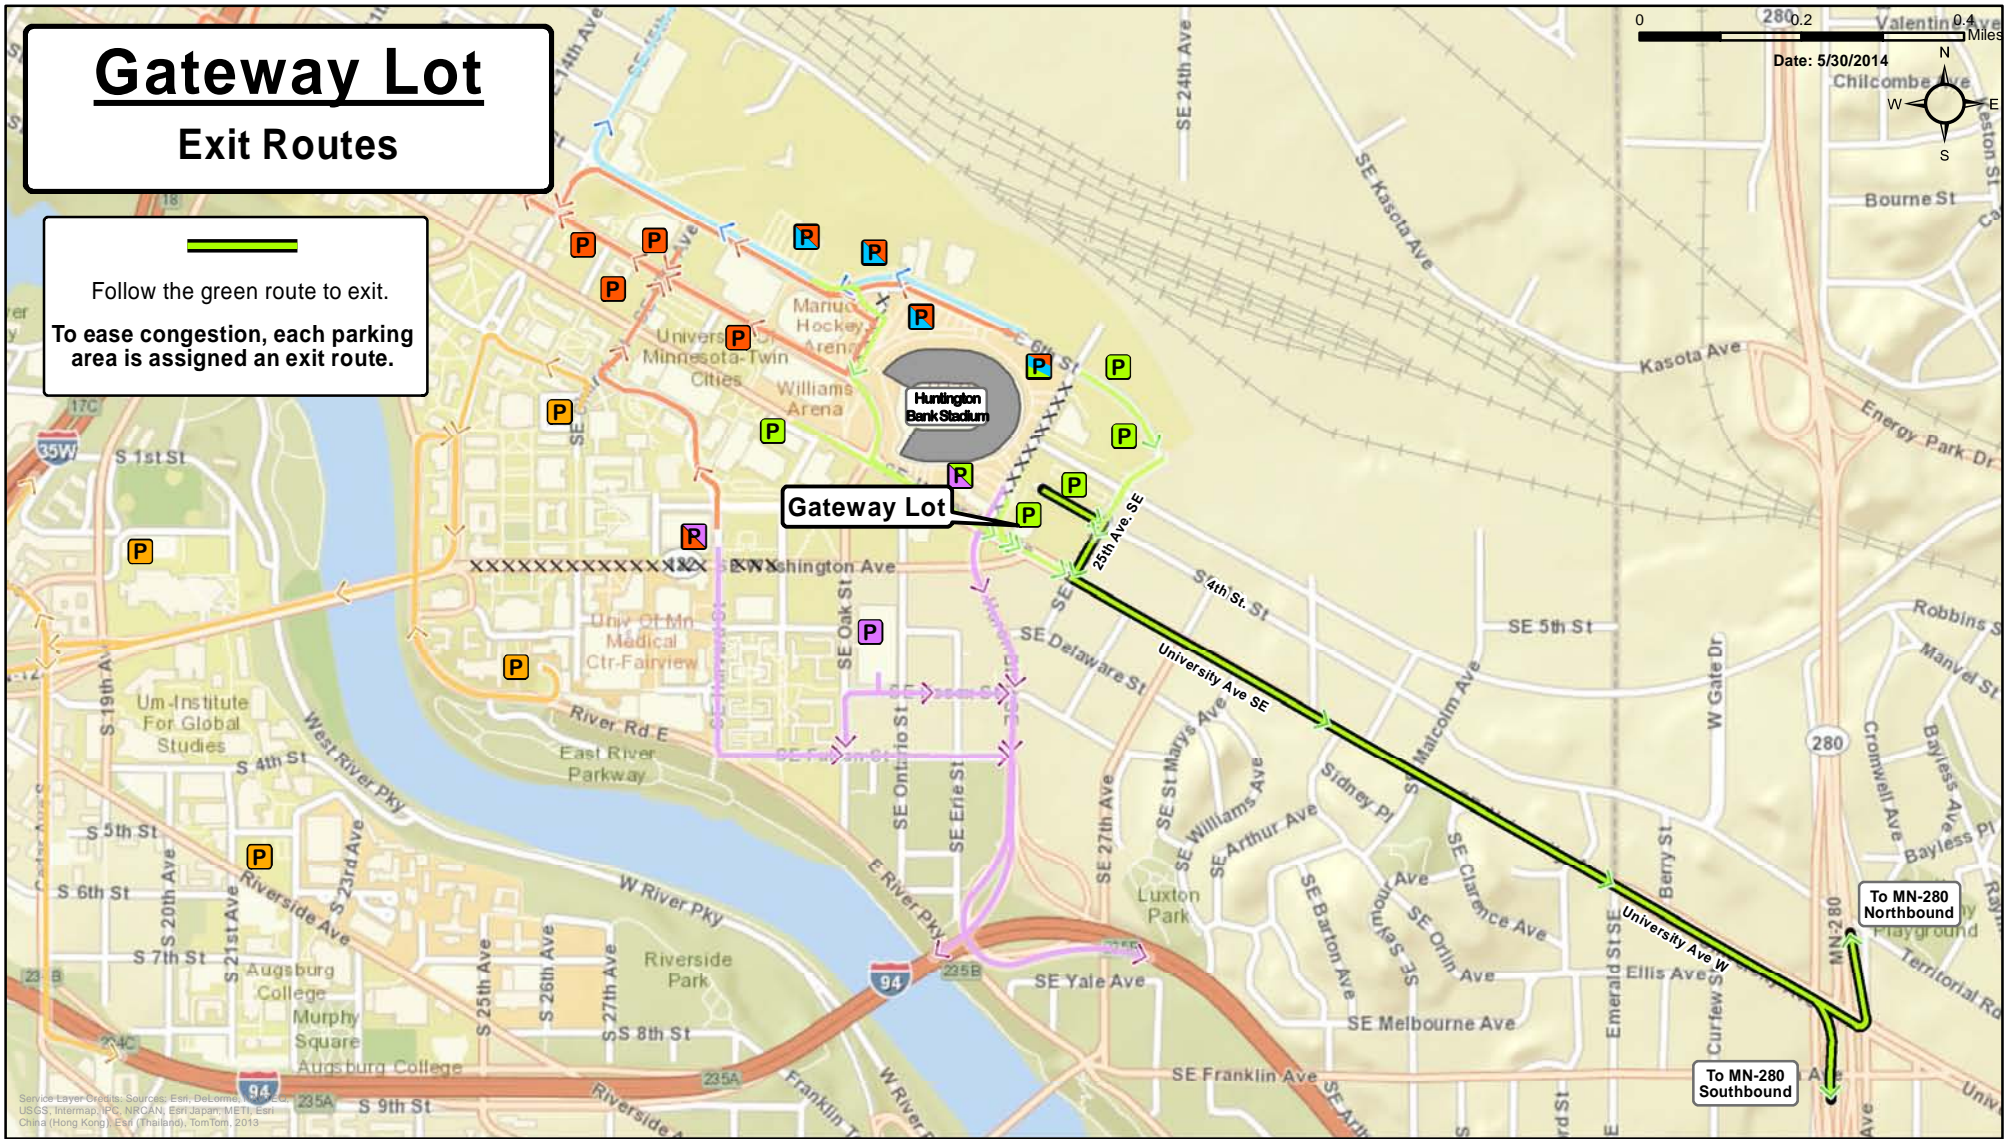

# Gateway Lot Access Routes

- From I-35W Southbound**
1. Exit at MN-280 Southbound
  2. Exit and Right at University Ave.
  3. Right at 25th Ave.
  4. Left at 4th St.
  5. Left into Gateway Lot.

- From MN-280 Southbound**
1. Exit at University Ave.
  2. Right at University Ave.
  3. Right at 25th Ave.
  4. Left at 4th St.
  5. Left into Gateway Lot.

- From I-35W Northbound**
1. Exit at University Ave. (Exit 18)
  2. Right at University Ave.
  3. Left at 25th Ave.
  4. Left at 4th St.
  5. Left into Gateway Lot.

- From MN-280 Northbound**
1. Exit at University Ave.
  2. Left at University Ave.
  3. Right at 25th Ave.
  4. Left at 4th St.
  5. Left into Gateway Lot.

# Gateway Lot Exit Routes

Follow the green route to exit.  
To ease congestion, each parking area is assigned an exit route.

## To MN-280 Southbound

1. Turn right onto 4th St.,
2. Turn right onto 25th Ave.
3. Turn left onto University Ave.
4. Follow signs to MN-280 South