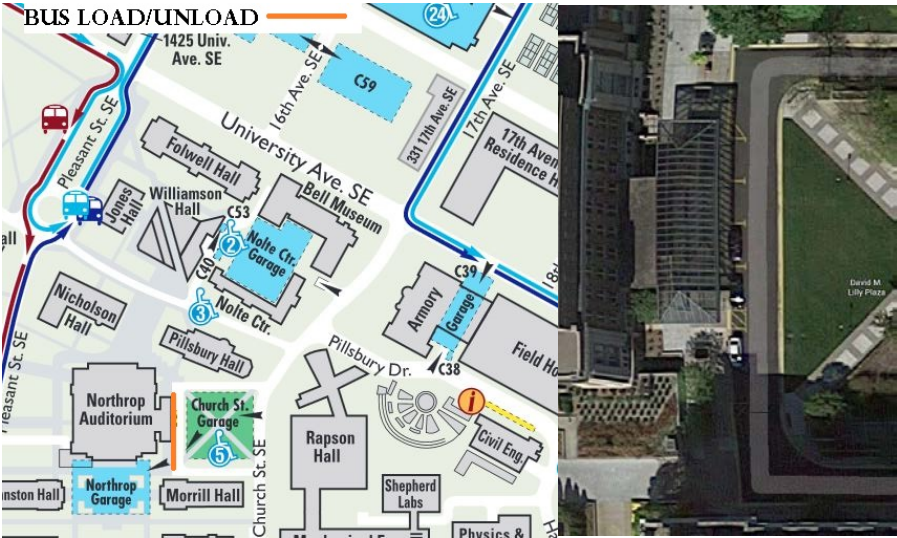

Bus info for pick-up/drop-off Northrop Auditorium

To drop off and pick up students going to Northrop Auditorium:

- 1) Buses can pull alongside the east side of Northrop Auditorium. Drop-off and Pick-up will be done in the “horseshoe” that wraps around Lilly Plaza.

- 2) After the buses unload, they need to move away from the area and can park on 6th Street SE between 23rd and 25th Ave just east of the stadium.